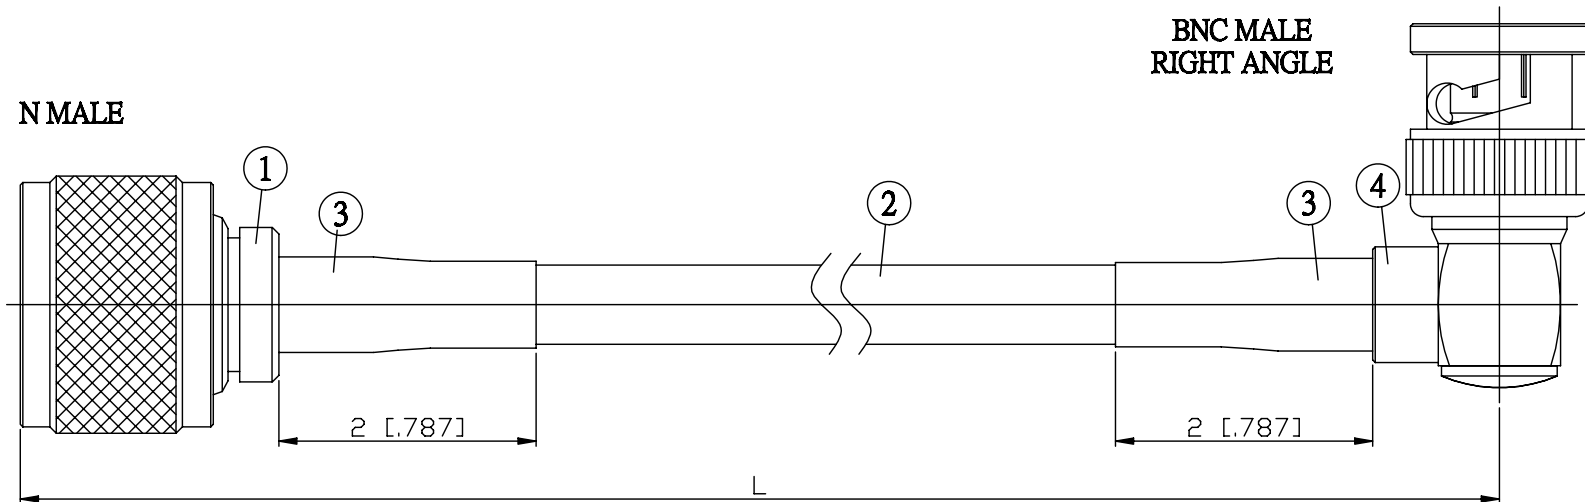

NO.	COMPONENTS	IMPEDANCE
1	N MALE	75 OHM
2	RG59	75 OHM
3	HEAT SHRINKING TUBE	
4	BNC MALE RIGHT ANGLE	75 OHM

JYE BAO P/N	L CM (INCH)
N30B39-59-15	15 (5.906)
N30B39-59-30	30 (11.811)
N30B39-59-50	50 (19.685)
N30B39-59-100	100 (39.370)
N30B39-59-150	150 (59.055)
N30B39-59-200	200 (78.740)
N30B39-59-XXX	CUSTOM LENGTH IN CM

LENGTH TOLERANCE IS ±1.5% OR ±10MM, WHICHEVER IS GREATER.	JYE BAO CO., LTD. TAIPEI TAIWAN
	<small>DESCRIPTION</small> CABLE ASSEMBLY N PLUG TO BNC PLUG R/A
	<small>JYE BAO DRAWING NO.</small> N30B39-59-XXX