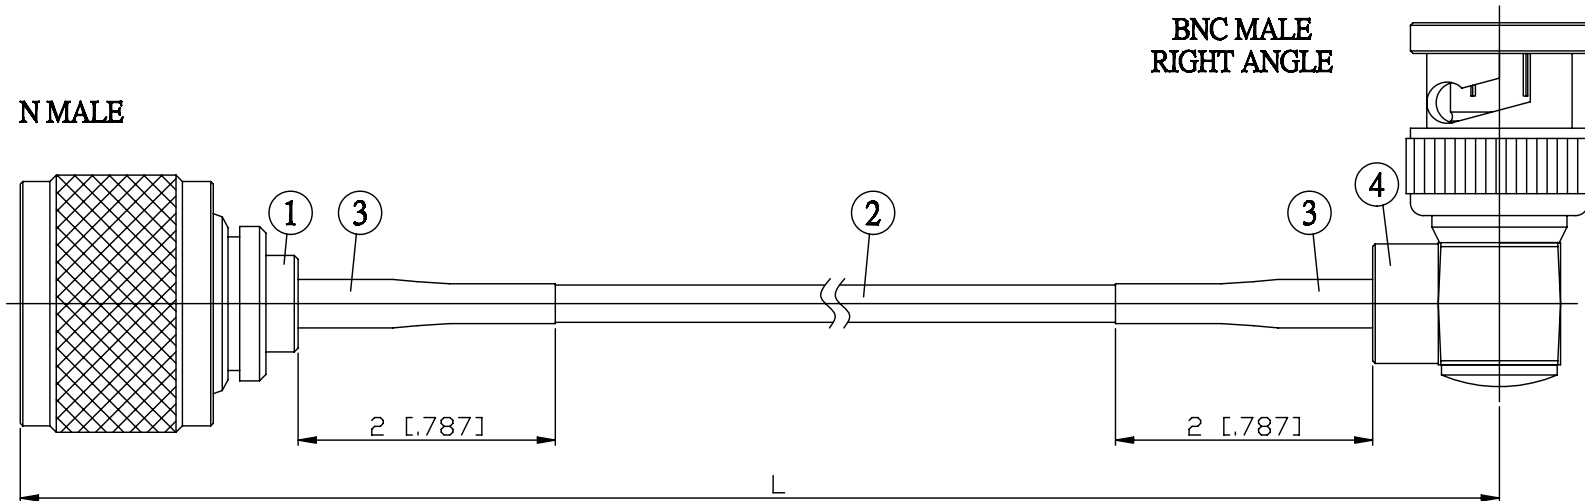

NO.	COMPONENTS	IMPEDANCE
1	N MALE	50 OHM
2	DOUBLE SHIELDED RG316(= RD316)	50 OHM
3	HEAT SHRINKING TUBE	
4	BNC MALE RIGHT ANGLE	50 OHM

JYE BAO P/N	L CM (INCH)
N30B39-316D-15	15 (5.906)
N30B39-316D-30	30 (11.811)
N30B39-316D-50	50 (19.685)
N30B39-316D-100	100 (39.370)
N30B39-316D-150	150 (59.055)
N30B39-316D-200	200 (78.740)
N30B39-316D-XXX	CUSTOM LENGTH IN CM

<b>LENGTH TOLERANCE IS ±1.5% OR ±10MM, WHICHEVER IS GREATER.</b>	<b>JYE BAO CO., LTD.</b> TAIPEI TAIWAN
	<small>DESCRIPTION</small> CABLE ASSEMBLY N PLUG TO BNC PLUG R/A
	<small>JYE BAO DRAWING NO.</small> N30B39-316D-XXX