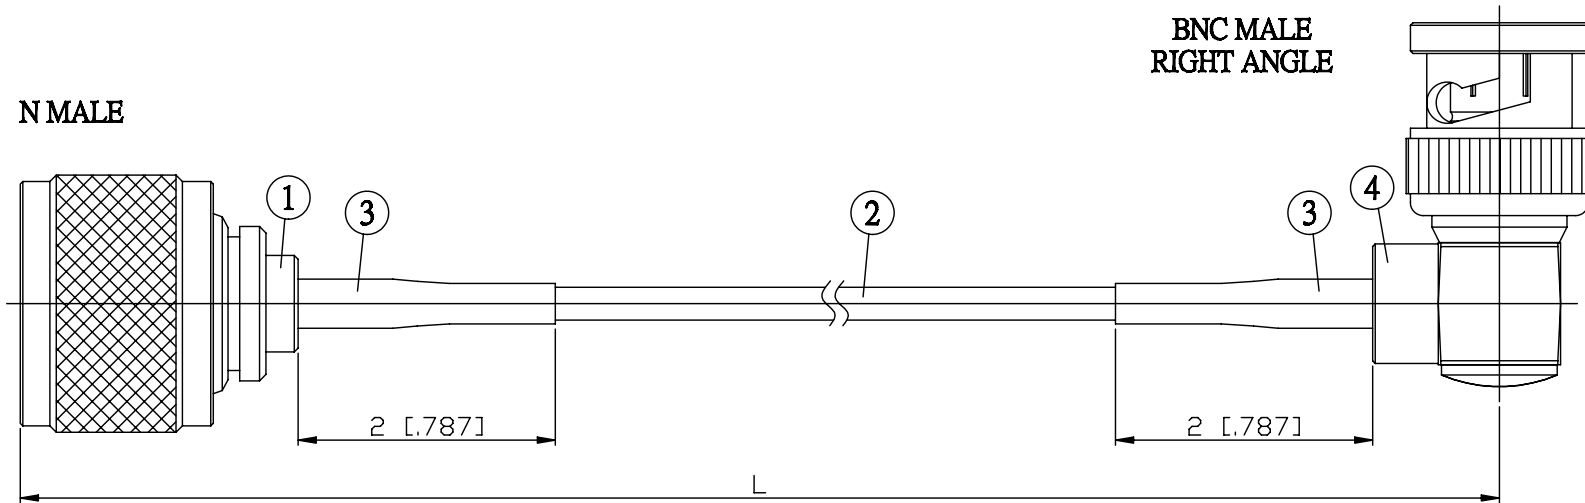

NO.	COMPONENTS	IMPEDANCE
1	N MALE	75 OHM
2	RG179	75 OHM
3	HEAT SHRINKING TUBE	
4	BNC MALE RIGHT ANGLE	75 OHM

JYE BAO P/N	L CM (INCH)
N30B39-179-15	15 (5.906)
N30B39-179-30	30 (11.811)
N30B39-179-50	50 (19.685)
N30B39-179-100	100 (39.370)
N30B39-179-150	150 (59.055)
N30B39-179-200	200 (78.740)
N30B39-179-XXX	CUSTOM LENGTH IN CM

LENGTH TOLERANCE IS ±1.5% OR ±10MM, WHICHEVER IS GREATER.	JYE BAO CO., LTD. TAIPEI TAIWAN
	<small>DESCRIPTION</small> CABLE ASSEMBLY N PLUG TO BNC PLUG R/A
	<small>JYE BAO DRAWING NO.</small> N30B39-179-XXX