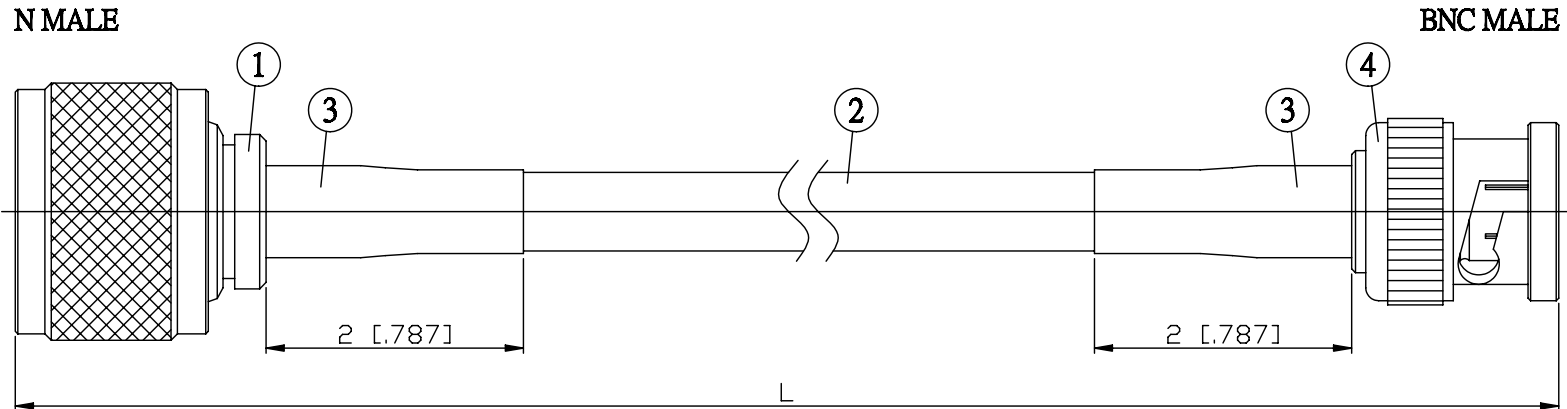

NO.	COMPONENTS	IMPEDANCE
1	N MALE	50 OHM
2	JBY240	50 OHM
3	HEAT SHRINKING TUBE	
4	BNC MALE	50 OHM

JYE BAO P/N	L CM (INCH)
N30B30-L240-15	15 (5.906)
N30B30-L240-30	30 (11.811)
N30B30-L240-50	50 (19.685)
N30B30-L240-100	100 (39.370)
N30B30-L240-150	150 (59.055)
N30B30-L240-200	200 (78.740)
N30B30-L240-XXX	CUSTOM LENGTH IN CM

LENGTH TOLERANCE IS ±1.5% OR ±10MM, WHICHEVER IS GREATER.	JYE BAO CO., LTD. TAIPEI TAIWAN
	<small>DESCRIPTION</small> CABLE ASSEMBLY N PLUG TO BNC PLUG
	<small>JYE BAO DRAWING NO.</small> N30B30-L240-XXX