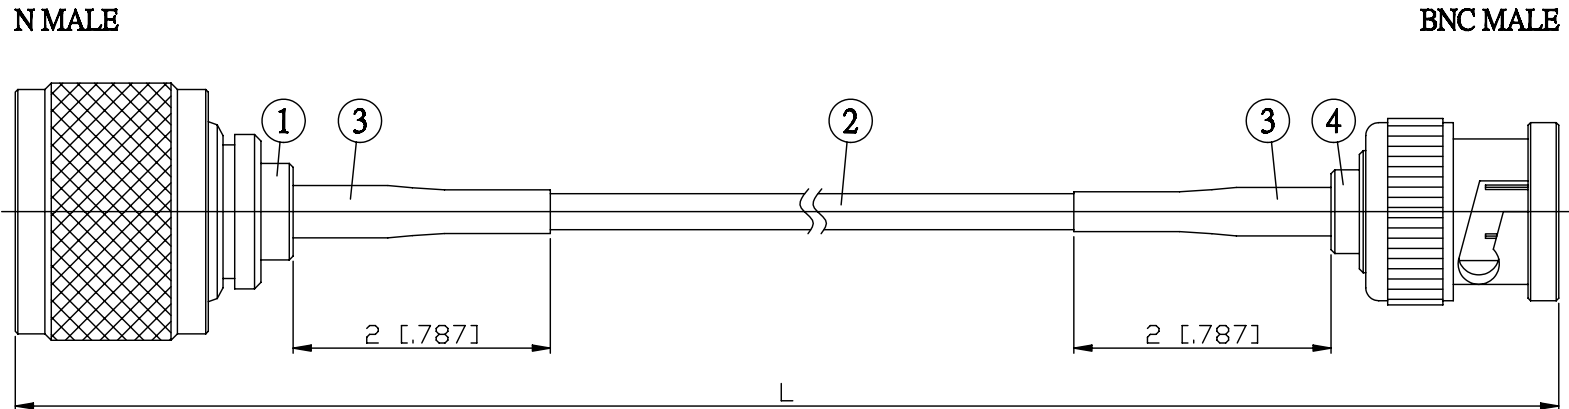

NO.	COMPONENTS	IMPEDANCE
1	N MALE	50 OHM
2	JBY100	50 OHM
3	HEAT SHRINKING TUBE	
4	BNC MALE	50 OHM

JYE BAO P/N	L CM (INCH)
N30B30-L100-15	15 (5.906)
N30B30-L100-30	30 (11.811)
N30B30-L100-50	50 (19.685)
N30B30-L100-100	100 (39.370)
N30B30-L100-150	150 (59.055)
N30B30-L100-200	200 (78.740)
N30B30-L100-XXX	CUSTOM LENGTH IN CM

<b>LENGTH TOLERANCE IS ±1.5% OR ±10MM, WHICHEVER IS GREATER.</b>	<b>JYE BAO CO., LTD.</b> TAIPEI TAIWAN
	<small>DESCRIPTION</small> CABLE ASSEMBLY N PLUG TO BNC PLUG
	<small>JYE BAO DRAWING NO.</small> N30B30-L100-XXX