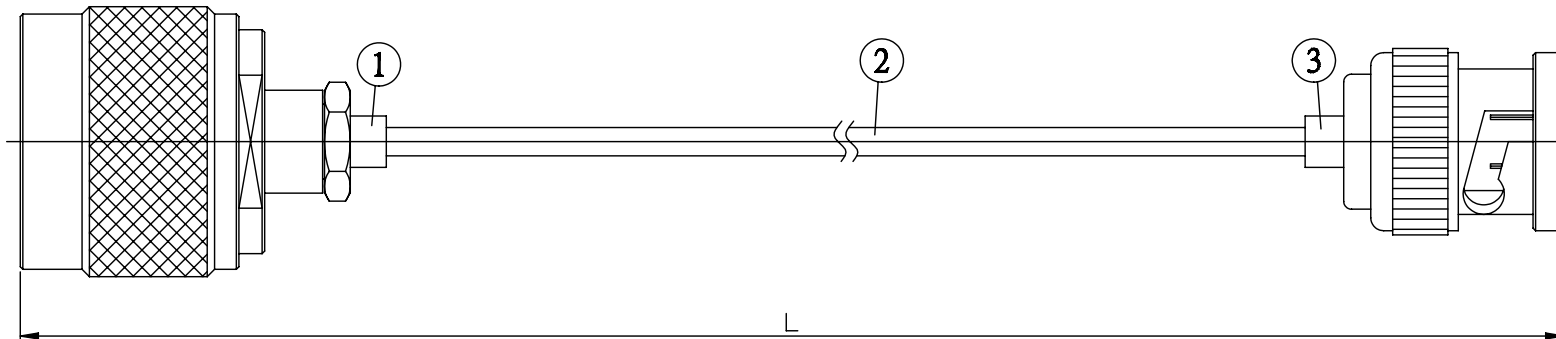

NO.	COMPONENTS	IMPEDANCE
1	N MALE	50 OHM
2	.085" TIN PLATED SEMI-RIGID CABLE (TIN PLATED RG405)	50 OHM
3	BNC MALE	50 OHM

N MALE

BNC MALE

JYE BAO P/N	L CM (INCH)
N30B30-85T-15	15 (5.906)
N30B30-85T-30	30 (11.811)
N30B30-85T-50	50 (19.685)
N30B30-85T-100	100 (39.370)
N30B30-85T-150	150 (59.055)
N30B30-85T-200	200 (78.740)
N30B30-85T-XXX	CUSTOM LENGTH IN CM

LENGTH TOLERANCE IS $\pm 1.5\%$ OR $\pm 10\text{MM}$, WHICHEVER IS GREATER.	JYE BAO CO., LTD. TAIPEI TAIWAN
	DESCRIPTION CABLE ASSEMBLY N PLUG TO BNC PLUG
	JYE BAO DRAWING NO. N30B30-85T-XXX