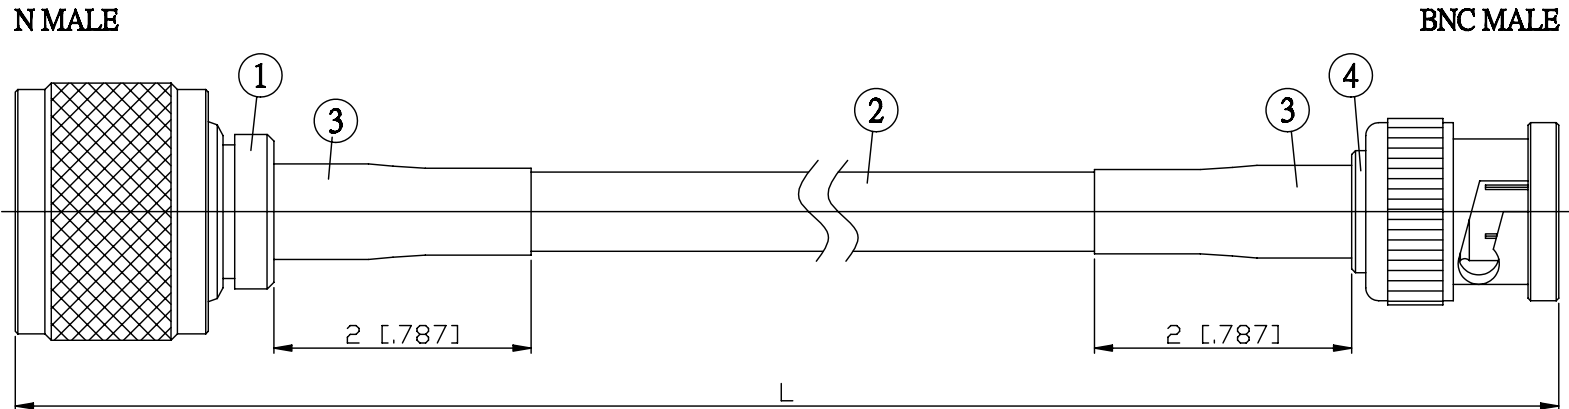

NO.	COMPONENTS	IMPEDANCE
1	N MALE	75 OHM
2	RG59	75 OHM
3	HEAT SHRINKING TUBE	
4	BNC MALE	75 OHM

JYE BAO P/N	L CM (INCH)
N30B30-59-15	15 (5.906)
N30B30-59-30	30 (11.811)
N30B30-59-50	50 (19.685)
N30B30-59-100	100 (39.370)
N30B30-59-150	150 (59.055)
N30B30-59-200	200 (78.740)
N30B30-59-XXX	CUSTOM LENGTH IN CM

<b>LENGTH TOLERANCE IS ±1.5% OR ±10MM, WHICHEVER IS GREATER.</b>	<b>JYE BAO CO., LTD.</b> TAIPEI TAIWAN
	DESCRIPTION <b>CABLE ASSEMBLY N PLUG TO BNC PLUG</b>
	JYE BAO DRAWING NO. <b>N30B30-59-XXX</b>