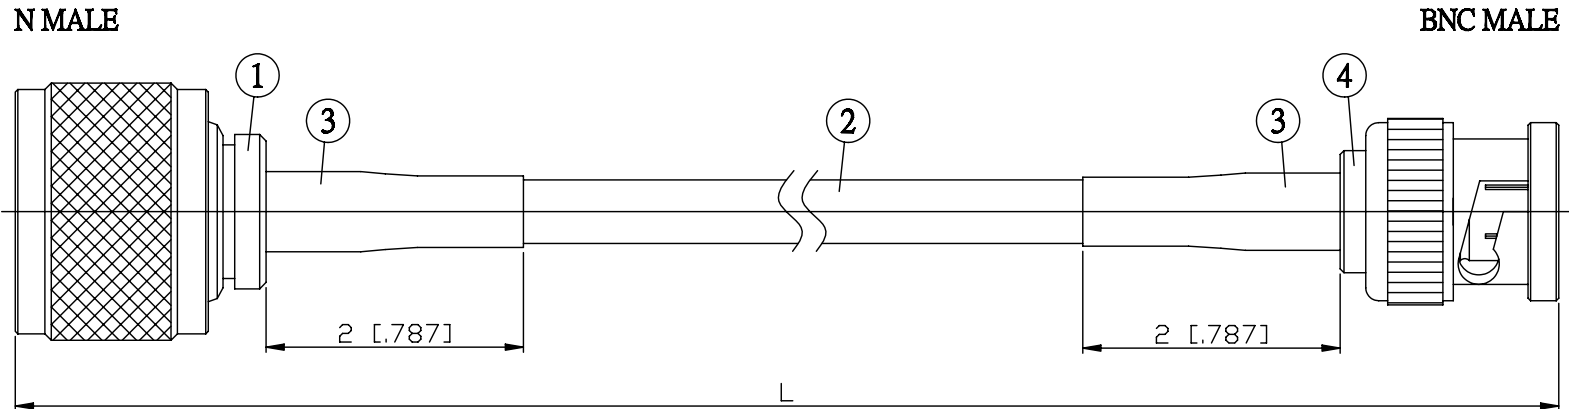

NO.	COMPONENTS	IMPEDANCE
1	N MALE	50 OHM
2	RG58	50 OHM
3	HEAT SHRINKING TUBE	
4	BNC MALE	50 OHM

JYE BAO P/N	L CM (INCH)
N30B30-58-15	15 (5.906)
N30B30-58-30	30 (11.811)
N30B30-58-50	50 (19.685)
N30B30-58-100	100 (39.370)
N30B30-58-150	150 (59.055)
N30B30-58-200	200 (78.740)
N30B30-58-XXX	CUSTOM LENGTH IN CM

LENGTH TOLERANCE IS ±1.5% OR ±10MM, WHICHEVER IS GREATER.	JYE BAO CO., LTD. TAIPEI TAIWAN
	<small>DESCRIPTION</small> CABLE ASSEMBLY N PLUG TO BNC PLUG
	<small>JYE BAO DRAWING NO.</small> N30B30-58-XXX