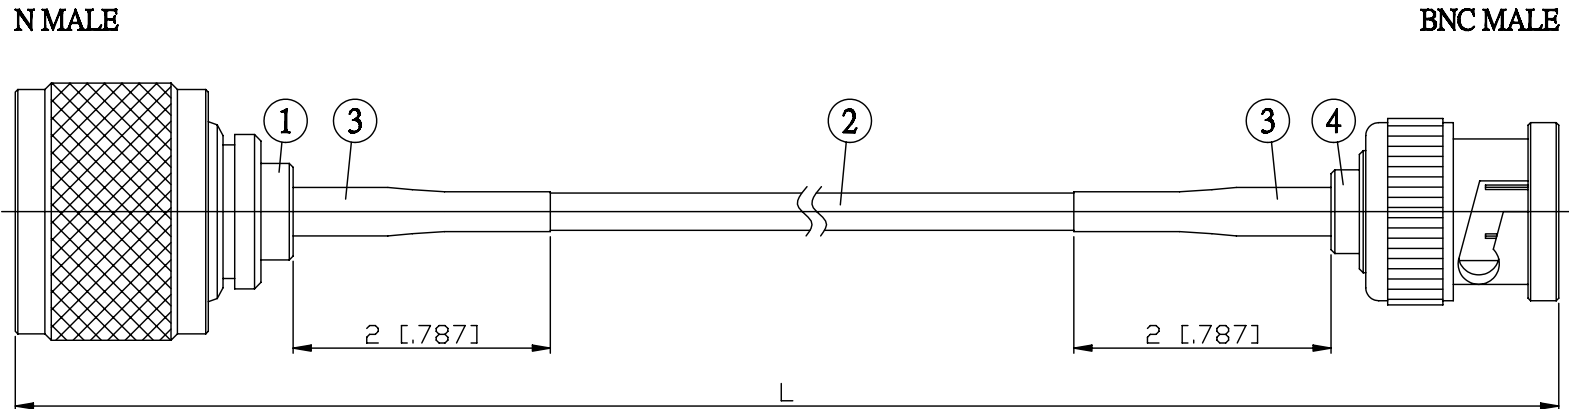

NO.	COMPONENTS	IMPEDANCE
1	N MALE	50 OHM
2	DOUBLE SHIELDED RG316(= RD316)	50 OHM
3	HEAT SHRINKING TUBE	
4	BNC MALE	50 OHM

JYE BAO P/N	L CM (INCH)
N30B30-316D-15	15 (5.906)
N30B30-316D-30	30 (11.811)
N30B30-316D-50	50 (19.685)
N30B30-316D-100	100 (39.370)
N30B30-316D-150	150 (59.055)
N30B30-316D-200	200 (78.740)
N30B30-316D-XXX	CUSTOM LENGTH IN CM

<b>LENGTH TOLERANCE IS ±1.5% OR ±10MM, WHICHEVER IS GREATER.</b>	<b>JYE BAO CO., LTD.</b> TAIPEI TAIWAN
	<small>DESCRIPTION</small> <b>CABLE ASSEMBLY N PLUG TO BNC PLUG</b>
	<small>JYE BAO DRAWING NO.</small> <b>N30B30-316D-XXX</b>