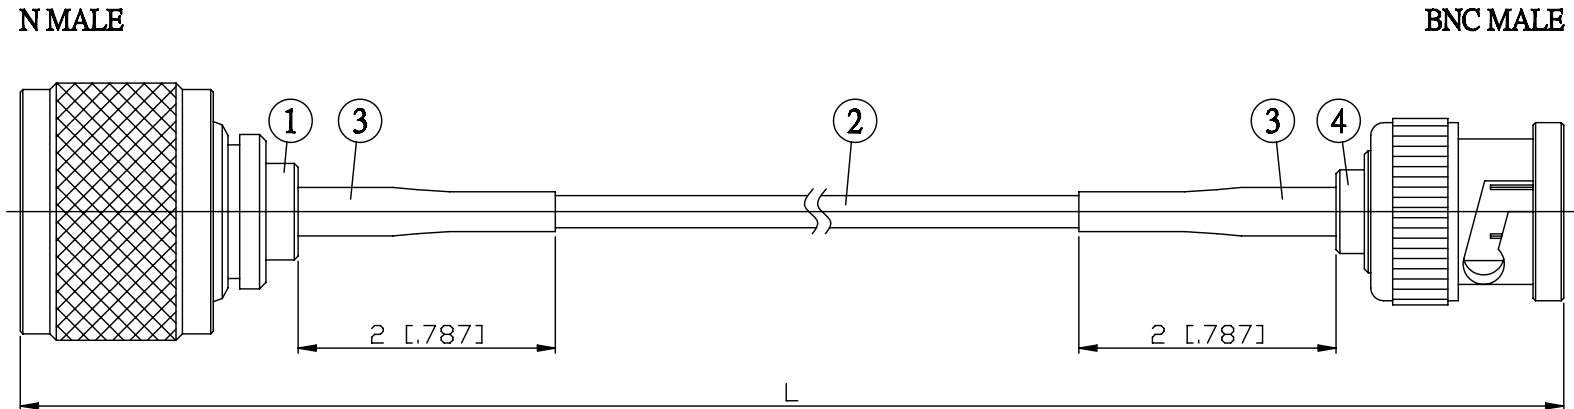

NO.	COMPONENTS	IMPEDANCE
1	N MALE	50 OHM
2	RG316	50 OHM
3	HEAT SHRINKING TUBE	
4	BNC MALE	50 OHM

JYE BAO P/N	L CM (INCH)
N30B30-316-15	15 (5.906)
N30B30-316-30	30 (11.811)
N30B30-316-50	50 (19.685)
N30B30-316-100	100 (39.370)
N30B30-316-150	150 (59.055)
N30B30-316-200	200 (78.740)
N30B30-316-XXX	CUSTOM LENGTH IN CM

LENGTH TOLERANCE IS $\pm 1.5\%$ OR $\pm 10\text{MM}$, WHICHEVER IS GREATER.	JYE BAO CO., LTD. TAIPEI TAIWAN
	DESCRIPTION CABLE ASSEMBLY N PLUG TO BNC PLUG
	JYE BAO DRAWING NO. N30B30-316-XXX