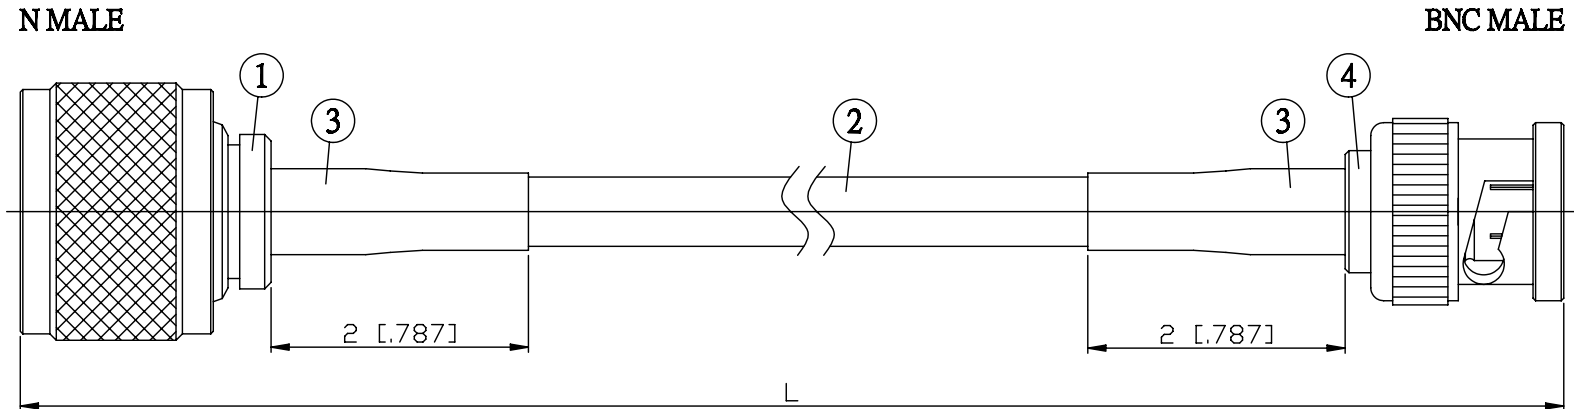

NO.	COMPONENTS	IMPEDANCE
1	N MALE	50 OHM
2	RG223	50 OHM
3	HEAT SHRINKING TUBE	
4	BNC MALE	50 OHM

JYE BAO P/N	L CM (INCH)
N30B30-223-15	15 (5.906)
N30B30-223-30	30 (11.811)
N30B30-223-50	50 (19.685)
N30B30-223-100	100 (39.370)
N30B30-223-150	150 (59.055)
N30B30-223-200	200 (78.740)
N30B30-223-XXX	CUSTOM LENGTH IN CM

LENGTH TOLERANCE IS ±1.5% OR ±10MM, WHICHEVER IS GREATER.	JYE BAO CO., LTD. TAIPEI TAIWAN
	<small>DESCRIPTION</small> CABLE ASSEMBLY N PLUG TO BNC PLUG
	<small>JYE BAO DRAWING NO.</small> N30B30-223-XXX