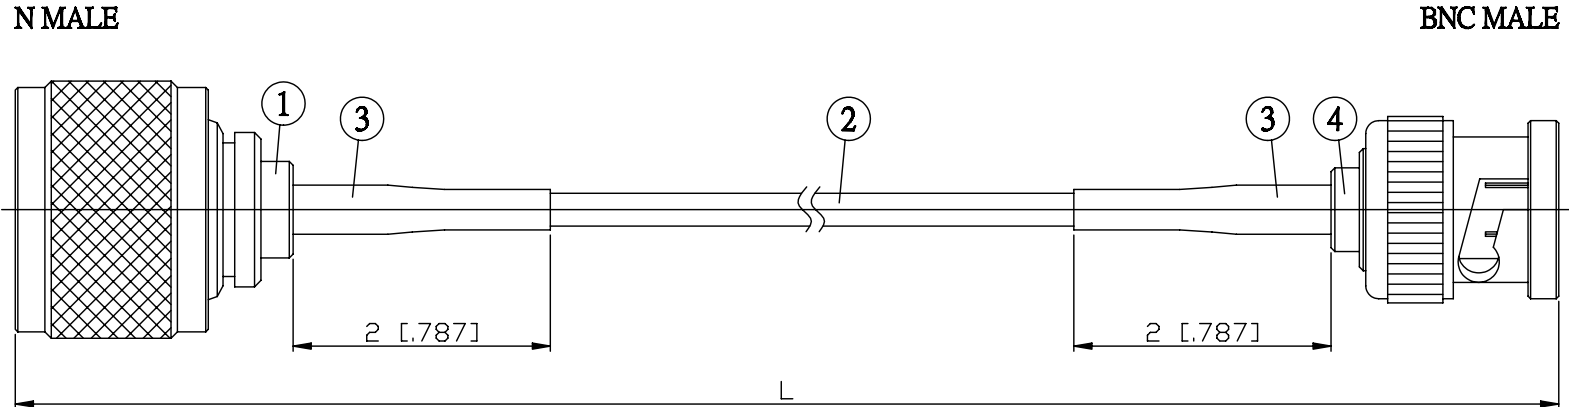

NO.	COMPONENTS	IMPEDANCE
1	N MALE	75 OHM
2	RG179	75 OHM
3	HEAT SHRINKING TUBE	
4	BNC MALE	75 OHM

JYE BAO P/N	L CM (INCH)
N30B30-179-15	15 (5.906)
N30B30-179-30	30 (11.811)
N30B30-179-50	50 (19.685)
N30B30-179-100	100 (39.370)
N30B30-179-150	150 (59.055)
N30B30-179-200	200 (78.740)
N30B30-179-XXX	CUSTOM LENGTH IN CM

LENGTH TOLERANCE IS ±1.5% OR ±10MM, WHICHEVER IS GREATER.	JYE BAO CO., LTD. TAIPEI TAIWAN
	<small>DESCRIPTION</small> CABLE ASSEMBLY N PLUG TO BNC PLUG
	<small>JYE BAO DRAWING NO.</small> N30B30-179-XXX