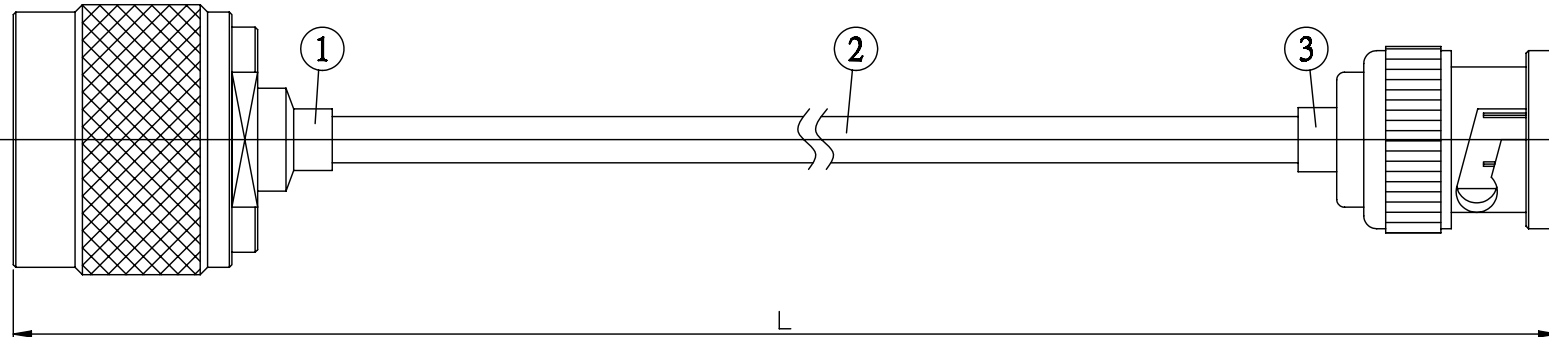

NO.	COMPONENTS	IMPEDANCE
1	N MALE	50 OHM
2	.141" HANDBENDABLE CABLE (= JYEBAO P/N .141SRF-W-P-50)	50 OHM
3	BNC MALE	50 OHM

N MALE

BNC MALE

JYE BAO P/N	L CM (INCH)
N30B30-141S-15	15 (5.906)
N30B30-141S-30	30 (11.811)
N30B30-141S-50	50 (19.685)
N30B30-141S-100	100 (39.370)
N30B30-141S-150	150 (59.055)
N30B30-141S-200	200 (78.740)
N30B30-141S-XXX	CUSTOM LENGTH IN CM

LENGTH TOLERANCE IS $\pm 1.5\%$ OR $\pm 10\text{MM}$ , WHICHEVER IS GREATER.	<b>JYE BAO CO., LTD.</b> TAIPEI TAIWAN
	DESCRIPTION CABLE ASSEMBLY N PLUG TO BNC PLUG
	JYE BAO DRAWING NO. N30B30-141S-XXX