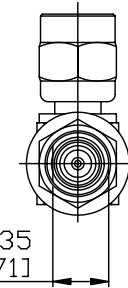

| NO. | COMPONENTS | IMPEDANCE |
|-----|---|-----------|
| 1 | SMC MALE RIGHT ANGLE | 50 OHM |
| 2 | .085" HANDBENDABLE CABLE (= JYEBAO P/N .085SRF-W-P-50) | 50 OHM |
| 3 | SMC FEMALE FOR BULKHEAD | 50 OHM |

SMC MALE
RIGHT ANGLE

2

L

SMC FEMALE
FOR BULKHEAD

3

NO.10-32UNF-2A
0.6 [2.36] HEX
0.435
[1.71]

| JYE BAO P/N | L CM (INCH) |
|------------------|------------------------|
| MC39MC85-85S-15 | 15 (5.906) |
| MC39MC85-85S-30 | 30 (11.811) |
| MC39MC85-85S-50 | 50 (19.685) |
| MC39MC85-85S-100 | 100 (39.370) |
| MC39MC85-85S-150 | 150 (59.055) |
| MC39MC85-85S-200 | 200 (78.740) |
| MC39MC85-85S-XXX | CUSTOM LENGTH IN CM |

MOUNTING HOLE

| | |
|--|---|
| <p>LENGTH TOLERANCE IS ±1.5% OR ±10MM, WHICHEVER IS GREATER.</p> | <p>JYE BAO CO., LTD.</p> <p>TAIPEI TAIWAN</p> |
| | <p>DESCRIPTION CABLE ASSEMBLY SMC PLUG R/A TO SMC JACK FOR BULKHEAD</p> |
| | <p>JYE BAO DRAWING NO. MC39MC85-85S-XXX</p> |