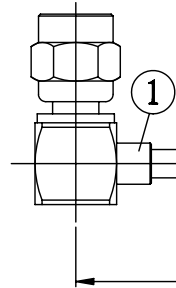

| NO. | COMPONENTS | IMPEDANCE |
|-----|---|-----------|
| 1 | SMC MALE RIGHT ANGLE | 50 OHM |
| 2 | .085" HANDBENDABLE CABLE (= JYEBAO P/N .085SRF-W-P-50) | 50 OHM |
| 3 | SMC FEMALE FOR BULKHEAD | 50 OHM |

SMC MALE
RIGHT ANGLE

2

L

SMC FEMALE
FOR BULKHEAD

3

NO.10-32UNF-2A
0.6 [2.36] HEX
0.435
[1.71]

| JYE BAO P/N | L CM (INCH) |
|------------------|------------------------|
| MC39MC85-85S-15 | 15 (5.906) |
| MC39MC85-85S-30 | 30 (11.811) |
| MC39MC85-85S-50 | 50 (19.685) |
| MC39MC85-85S-100 | 100 (39.370) |
| MC39MC85-85S-150 | 150 (59.055) |
| MC39MC85-85S-200 | 200 (78.740) |
| MC39MC85-85S-XXX | CUSTOM LENGTH IN CM |

MOUNTING HOLE

| | |
|--|---|
| <p>LENGTH TOLERANCE IS ±1.5% OR ±10MM, WHICHEVER IS GREATER.</p> | <p>JYE BAO CO., LTD.</p> <p>TAIPEI TAIWAN</p> |
| | <p>DESCRIPTION CABLE ASSEMBLY SMC PLUG R/A TO SMC JACK FOR BULKHEAD</p> |
| | <p>JYE BAO DRAWING NO. MC39MC85-85S-XXX</p> |