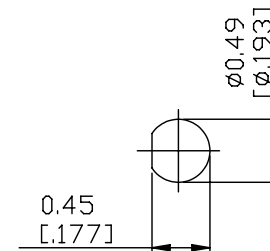

SMC MALE
RIGHT ANGLE

2

L

SMC FEMALE
FOR BULKHEAD

3

NO.10-32UNF-2A
0.6 [2.36] HEX
0.435
[1.71]

| JYE BAO P/N | L CM (INCH) |
|------------------|------------------------|
| MC39MC85-85S-15 | 15 (5.906) |
| MC39MC85-85S-30 | 30 (11.811) |
| MC39MC85-85S-50 | 50 (19.685) |
| MC39MC85-85S-100 | 100 (39.370) |
| MC39MC85-85S-150 | 150 (59.055) |
| MC39MC85-85S-200 | 200 (78.740) |
| MC39MC85-85S-XXX | CUSTOM LENGTH IN CM |

MOUNTING HOLE

| | |
|--|---|
| <p>LENGTH TOLERANCE IS ±1.5% OR ±10MM, WHICHEVER IS GREATER.</p> | <p>JYE BAO CO., LTD.</p> <p>TAIPEI TAIWAN</p> |
| | <p>DESCRIPTION CABLE ASSEMBLY SMC PLUG R/A TO SMC JACK FOR BULKHEAD</p> |
| | <p>JYE BAO DRAWING NO. MC39MC85-85S-XXX</p> |