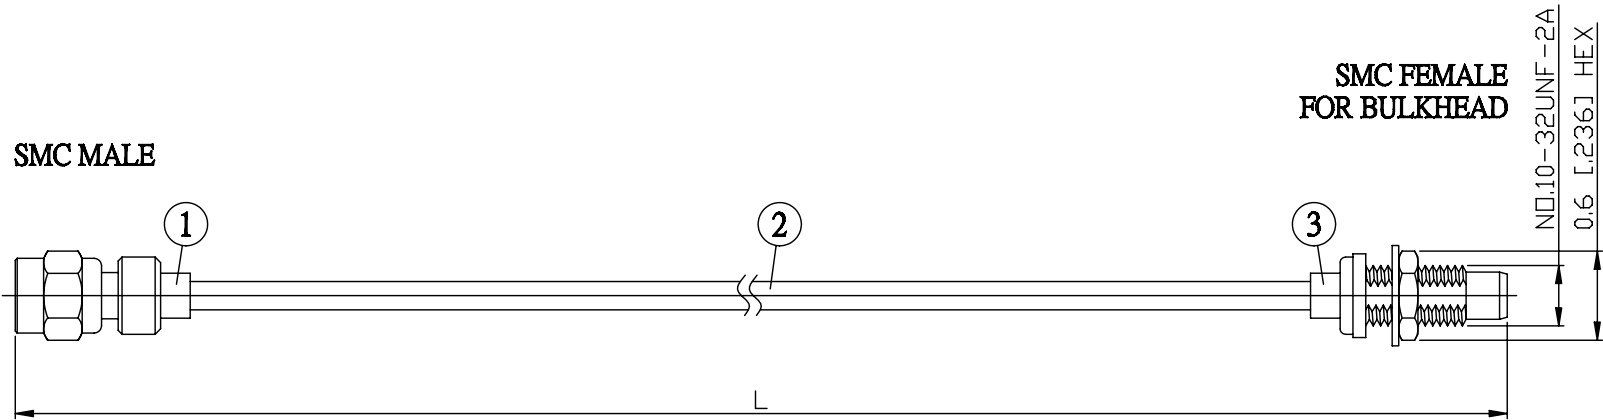

NO.	COMPONENTS	IMPEDANCE
1	SMC MALE	50 OHM
2	.085" TIN PLATED SEMI-RIGID CABLE (TIN PLATED RG405)	50 OHM
3	SMC FEMALE FOR BULKHEAD	50 OHM

JYE BAO P/N	L CM (INCH)
MC30MC85-85T-15	15 (5.906)
MC30MC85-85T-30	30 (11.811)
MC30MC85-85T-50	50 (19.685)
MC30MC85-85T-100	100 (39.370)
MC30MC85-85T-150	150 (59.055)
MC30MC85-85T-200	200 (78.740)
MC30MC85-85T-XXX	CUSTOM LENGTH IN CM

MOUNTING HOLE

<p>LENGTH TOLERANCE IS ±1.5% OR ±10MM, WHICHEVER IS GREATER.</p>	<p>JYE BAO CO., LTD.</p> <p>TAIPEI TAIWAN</p>
	<p>DESCRIPTION CABLE ASSEMBLY SMC PLUG TO SMC JACK FOR BULKHEAD</p>
	<p>JYE BAO DRAWING NO. MC30MC85-85T-XXX</p>