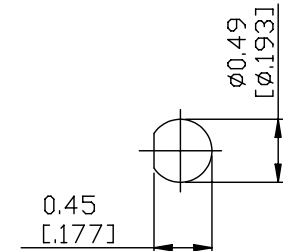

NO.	COMPONENTS	IMPEDANCE
1	SMC MALE	50 OHM
2	.085" TIN PLATED SEMI-RIGID CABLE (TIN PLATED RG405)	50 OHM
3	SMC FEMALE FOR BULKHEAD	50 OHM

JYE BAO P/N	L CM (INCH)
MC30MC85-85T-15	15 (5.906)
MC30MC85-85T-30	30 (11.811)
MC30MC85-85T-50	50 (19.685)
MC30MC85-85T-100	100 (39.370)
MC30MC85-85T-150	150 (59.055)
MC30MC85-85T-200	200 (78.740)
MC30MC85-85T-XXX	CUSTOM LENGTH IN CM

MOUNTING HOLE

<p>LENGTH TOLERANCE IS ±1.5% OR ±10MM, WHICHEVER IS GREATER.</p>	<p>JYE BAO CO., LTD.</p> <p>TAIPEI TAIWAN</p>
	<p>DESCRIPTION CABLE ASSEMBLY SMC PLUG TO SMC JACK FOR BULKHEAD</p>
	<p>JYE BAO DRAWING NO. MC30MC85-85T-XXX</p>