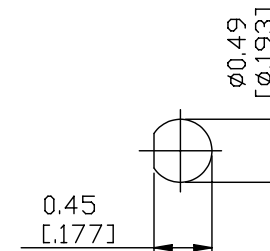

NO.	COMPONENTS	IMPEDANCE
1	SMC MALE	50 OHM
2	.085" HANDBENDABLE CABLE (= JYEBAO P/N .085SRF-W-P-50)	50 OHM
3	SMC FEMALE FOR BULKHEAD	50 OHM

JYE BAO P/N	L CM (INCH)
MC30MC85-85S-15	15 (5.906)
MC30MC85-85S-30	30 (11.811)
MC30MC85-85S-50	50 (19.685)
MC30MC85-85S-100	100 (39.370)
MC30MC85-85S-150	150 (59.055)
MC30MC85-85S-200	200 (78.740)
MC30MC85-85S-XXX	CUSTOM LENGTH IN CM

MOUNTING HOLE

<p>LENGTH TOLERANCE IS ±1.5% OR ±10MM, WHICHEVER IS GREATER.</p>	<p>JYE BAO CO., LTD. TAIPEI TAIWAN</p>
	<p>DESCRIPTION CABLE ASSEMBLY SMC PLUG TO SMC JACK FOR BULKHEAD</p>
	<p>JYE BAO DRAWING NO. MC30MC85-85S-XXX</p>