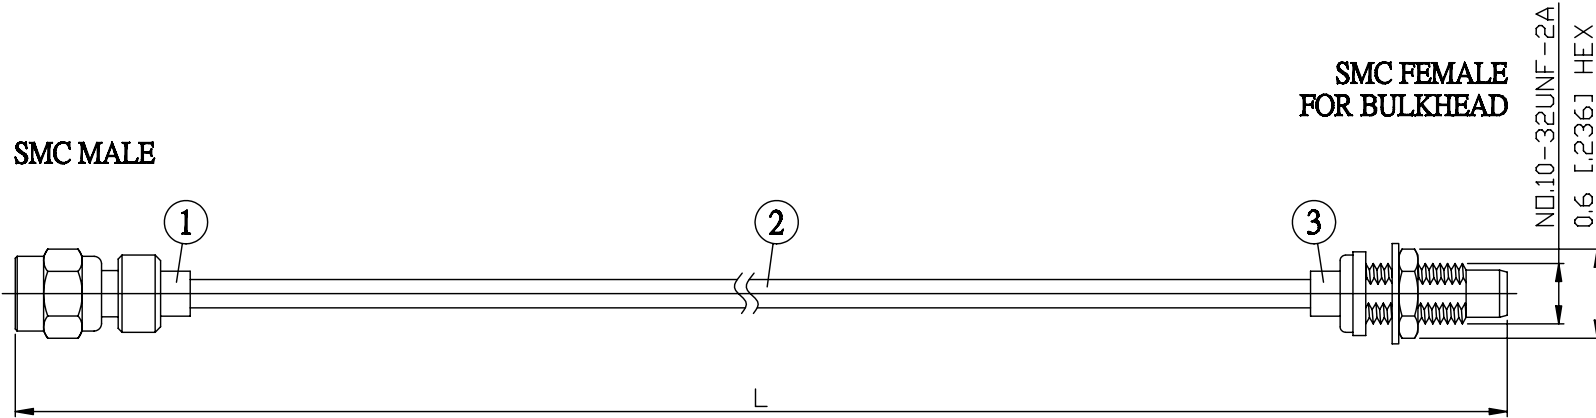

NO.	COMPONENTS	IMPEDANCE
1	SMC MALE	50 OHM
2	.085" HANDBENDABLE CABLE (= JYEBAO P/N .085SRF-W-P-50)	50 OHM
3	SMC FEMALE FOR BULKHEAD	50 OHM

JYE BAO P/N	L CM (INCH)
MC30MC85-85S-15	15 (5.906)
MC30MC85-85S-30	30 (11.811)
MC30MC85-85S-50	50 (19.685)
MC30MC85-85S-100	100 (39.370)
MC30MC85-85S-150	150 (59.055)
MC30MC85-85S-200	200 (78.740)
MC30MC85-85S-XXX	CUSTOM LENGTH IN CM

MOUNTING HOLE

<p>LENGTH TOLERANCE IS ±1.5% OR ±10MM, WHICHEVER IS GREATER.</p>	<p>JYE BAO CO., LTD. TAIPEI TAIWAN</p>
	<p>DESCRIPTION CABLE ASSEMBLY SMC PLUG TO SMC JACK FOR BULKHEAD</p>
	<p>JYE BAO DRAWING NO. MC30MC85-85S-XXX</p>