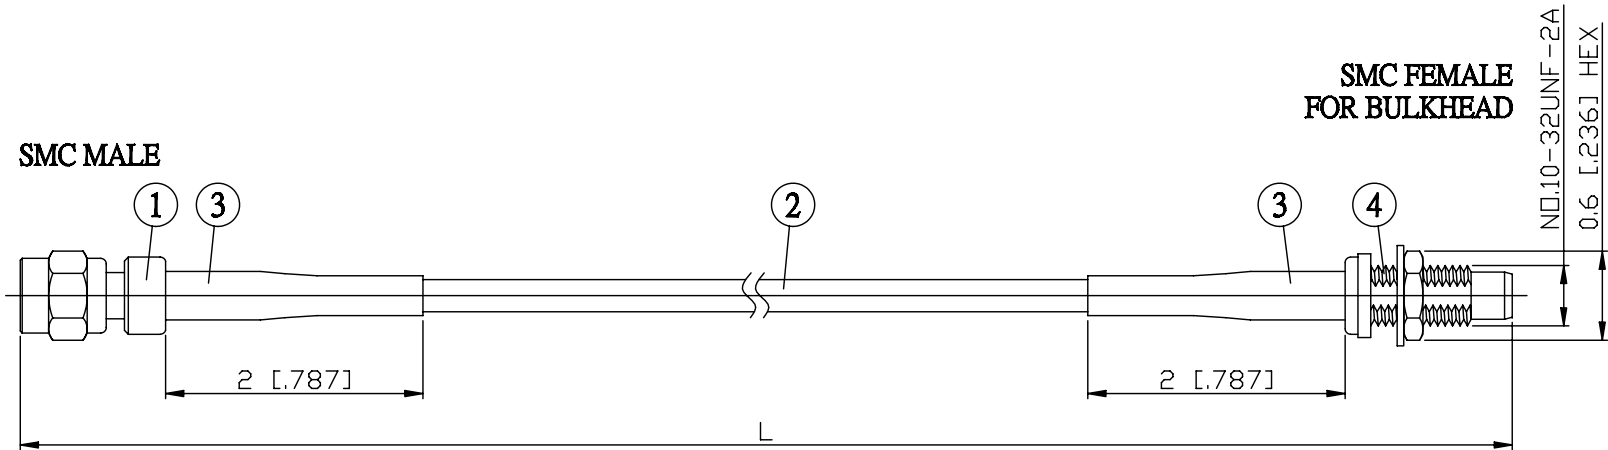

NO.	COMPONENTS	IMPEDANCE
1	SMC MALE	50 OHM
2	RG316	50 OHM
3	HEAT SHRINKING TUBE	
4	SMC FEMALE FOR BULKHEAD	50 OHM

JYE BAO P/N	L CM (INCH)
MC30MC85-316-15	15 (5.906)
MC30MC85-316-30	30 (11.811)
MC30MC85-316-50	50 (19.685)
MC30MC85-316-100	100 (39.370)
MC30MC85-316-150	150 (59.055)
MC30MC85-316-200	200 (78.740)
MC30MC85-316-XXX	CUSTOM LENGTH IN CM

MOUNTING HOLE

<p>LENGTH TOLERANCE IS ±1.5% OR ±10MM, WHICHEVER IS GREATER.</p>	<p>JYE BAO CO., LTD.</p> <p>TAIPEI TAIWAN</p>
	<p>DESCRIPTION CABLE ASSEMBLY SMC PLUG TO SMC JACK FOR BULKHEAD</p>
	<p>JYE BAO DRAWING NO. MC30MC85-316-XXX</p>