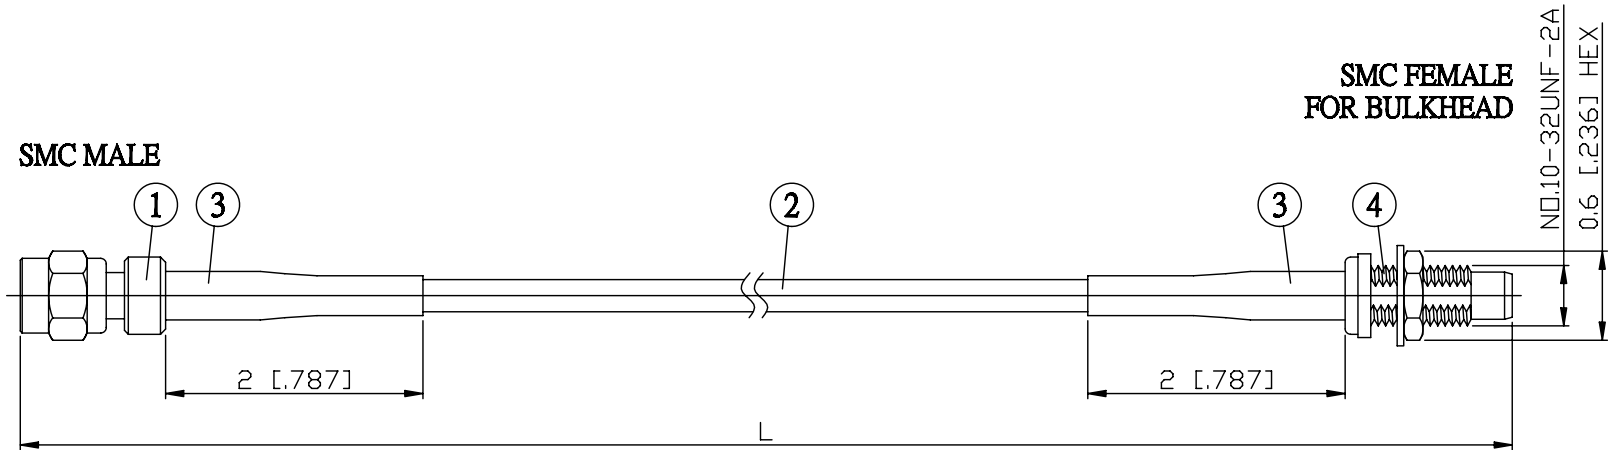

NO.	COMPONENTS	IMPEDANCE
1	SMC MALE	75 OHM
2	RG179	75 OHM
3	HEAT SHRINKING TUBE	
4	SMC FEMALE FOR BULKHEAD	75 OHM

JYE BAO P/N	L CM (INCH)
MC30MC85-179-15	15 (5.906)
MC30MC85-179-30	30 (11.811)
MC30MC85-179-50	50 (19.685)
MC30MC85-179-100	100 (39.370)
MC30MC85-179-150	150 (59.055)
MC30MC85-179-200	200 (78.740)
MC30MC85-179-XXX	CUSTOM LENGTH IN CM

LENGTH TOLERANCE IS ±1.5% OR ±10MM, WHICHEVER IS GREATER.	JYE BAO CO., LTD. TAIPEI TAIWAN
	DESCRIPTION CABLE ASSEMBLY SMC PLUG TO SMC JACK FOR BULKHEAD
	JYE BAO DRAWING NO. MC30MC85-179-XXX