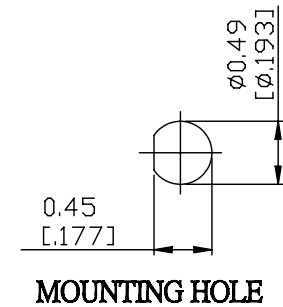

NO.	COMPONENTS	IMPEDANCE
1	SMC MALE	75 OHM
2	RG179	75 OHM
3	HEAT SHRINKING TUBE	
4	SMC FEMALE FOR BULKHEAD	75 OHM

JYE BAO P/N	L CM (INCH)
MC30MC85-179-15	15 (5.906)
MC30MC85-179-30	30 (11.811)
MC30MC85-179-50	50 (19.685)
MC30MC85-179-100	100 (39.370)
MC30MC85-179-150	150 (59.055)
MC30MC85-179-200	200 (78.740)
MC30MC85-179-XXX	CUSTOM LENGTH IN CM

LENGTH TOLERANCE IS ±1.5% OR ±10MM, WHICHEVER IS GREATER.	JYE BAO CO., LTD. TAIPEI TAIWAN
	DESCRIPTION CABLE ASSEMBLY SMC PLUG TO SMC JACK FOR BULKHEAD
	JYE BAO DRAWING NO. MC30MC85-179-XXX