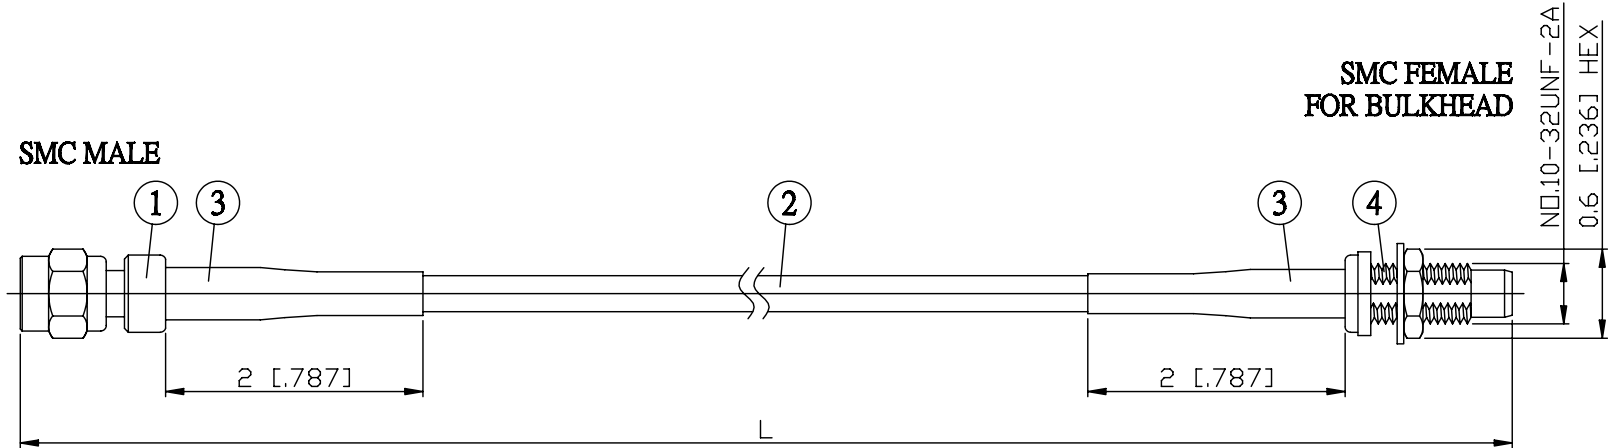

NO.	COMPONENTS	IMPEDANCE
1	SMC MALE	50 OHM
2	RG174	50 OHM
3	HEAT SHRINKING TUBE	
4	SMC FEMALE FOR BULKHEAD	50 OHM

JYE BAO P/N	L CM (INCH)
MC30MC85-174-15	15 (5.906)
MC30MC85-174-30	30 (11.811)
MC30MC85-174-50	50 (19.685)
MC30MC85-174-100	100 (39.370)
MC30MC85-174-150	150 (59.055)
MC30MC85-174-200	200 (78.740)
MC30MC85-174-XXX	CUSTOM LENGTH IN CM

MOUNTING HOLE

LENGTH TOLERANCE IS ±1.5% OR ±10MM, WHICHEVER IS GREATER.	<b>JYE BAO CO., LTD.</b> TAIPEI TAIWAN
	DESCRIPTION CABLE ASSEMBLY SMC PLUG TO SMC JACK FOR BULKHEAD
	JYE BAO DRAWING NO. MC30MC85-174-XXX