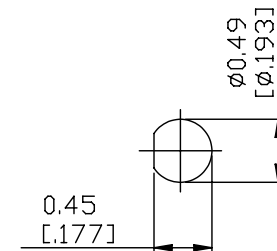

NO.	COMPONENTS	IMPEDANCE
1	SMC MALE	50 OHM
2	RG174	50 OHM
3	HEAT SHRINKING TUBE	
4	SMC FEMALE FOR BULKHEAD	50 OHM

JYE BAO P/N	L CM (INCH)
MC30MC85-174-15	15 (5.906)
MC30MC85-174-30	30 (11.811)
MC30MC85-174-50	50 (19.685)
MC30MC85-174-100	100 (39.370)
MC30MC85-174-150	150 (59.055)
MC30MC85-174-200	200 (78.740)
MC30MC85-174-XXX	CUSTOM LENGTH IN CM

MOUNTING HOLE

LENGTH TOLERANCE IS ±1.5% OR ±10MM, WHICHEVER IS GREATER.	<b>JYE BAO CO., LTD.</b> TAIPEI TAIWAN
	DESCRIPTION CABLE ASSEMBLY SMC PLUG TO SMC JACK FOR BULKHEAD
	JYE BAO DRAWING NO. MC30MC85-174-XXX