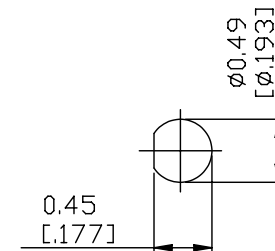

NO.	COMPONENTS	IMPEDANCE
1	SMC MALE	50 OHM
2	.141" TIN PLATED SEMI-RIGID CABLE (TIN PLATED RG402)	50 OHM
3	SMC FEMALE FOR BULKHEAD	50 OHM

JYE BAO P/N	L CM (INCH)
MC30MC85-141T-15	15 (5.906)
MC30MC85-141T-30	30 (11.811)
MC30MC85-141T-50	50 (19.685)
MC30MC85-141T-100	100 (39.370)
MC30MC85-141T-150	150 (59.055)
MC30MC85-141T-200	200 (78.740)
MC30MC85-141T-XXX	CUSTOM LENGTH IN CM

MOUNTING HOLE

<p>LENGTH TOLERANCE IS ±1.5% OR ±10MM, WHICHEVER IS GREATER.</p>	<p>JYE BAO CO., LTD.</p> <p>TAIPEI TAIWAN</p>
	<p>DESCRIPTION CABLE ASSEMBLY SMC PLUG TO SMC JACK FOR BULKHEAD</p>
	<p>JYE BAO DRAWING NO. MC30MC85-141T-XXX</p>