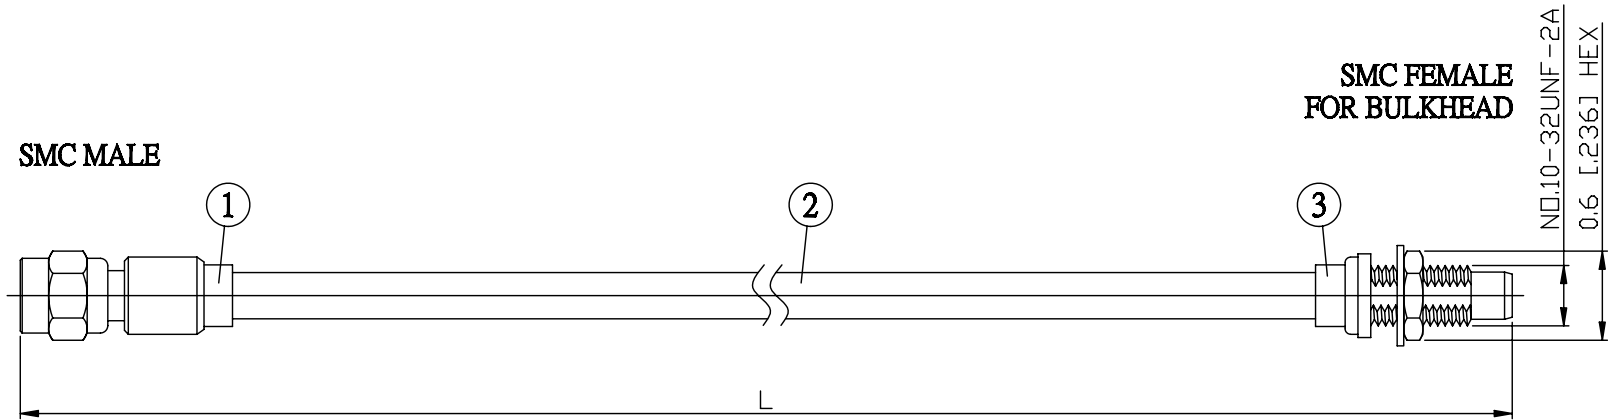

NO.	COMPONENTS	IMPEDANCE
1	SMC MALE	50 OHM
2	.141" TIN PLATED SEMI-RIGID CABLE (TIN PLATED RG402)	50 OHM
3	SMC FEMALE FOR BULKHEAD	50 OHM

JYE BAO P/N	L CM (INCH)
MC30MC85-141T-15	15 (5.906)
MC30MC85-141T-30	30 (11.811)
MC30MC85-141T-50	50 (19.685)
MC30MC85-141T-100	100 (39.370)
MC30MC85-141T-150	150 (59.055)
MC30MC85-141T-200	200 (78.740)
MC30MC85-141T-XXX	CUSTOM LENGTH IN CM

MOUNTING HOLE

<p>LENGTH TOLERANCE IS ±1.5% OR ±10MM, WHICHEVER IS GREATER.</p>	<p>JYE BAO CO., LTD.</p> <p>TAIPEI TAIWAN</p>
	<p>DESCRIPTION CABLE ASSEMBLY SMC PLUG TO SMC JACK FOR BULKHEAD</p>
	<p>JYE BAO DRAWING NO. MC30MC85-141T-XXX</p>