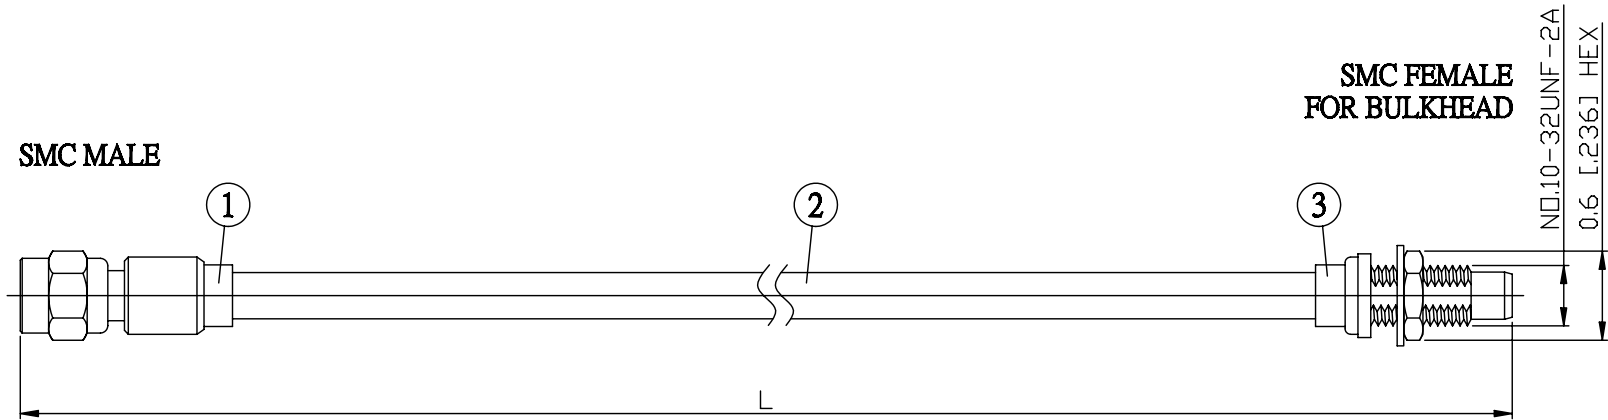

NO.	COMPONENTS	IMPEDANCE
1	SMC MALE	50 OHM
2	.141" HANDBENDABLE CABLE (= JYEBAO P/N .141SRF-W-P-50)	50 OHM
3	SMC FEMALE FOR BULKHEAD	50 OHM

JYE BAO P/N	L CM (INCH)
MC30MC85-141S-15	15 (5.906)
MC30MC85-141S-30	30 (11.811)
MC30MC85-141S-50	50 (19.685)
MC30MC85-141S-100	100 (39.370)
MC30MC85-141S-150	150 (59.055)
MC30MC85-141S-200	200 (78.740)
MC30MC85-141S-XXX	CUSTOM LENGTH IN CM

MOUNTING HOLE

<p>LENGTH TOLERANCE IS ±1.5% OR ±10MM, WHICHEVER IS GREATER.</p>	<p>JYE BAO CO., LTD.</p> <p>TAIPEI TAIWAN</p>
	<p>DESCRIPTION CABLE ASSEMBLY SMC PLUG TO SMC JACK FOR BULKHEAD</p>
	<p>JYE BAO DRAWING NO. MC30MC85-141S-XXX</p>