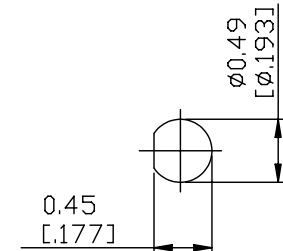

NO.	COMPONENTS	IMPEDANCE
1	SMC MALE	50 OHM
2	.141" HANDBENDABLE CABLE (= JYEBAO P/N .141SRF-W-P-50)	50 OHM
3	SMC FEMALE FOR BULKHEAD	50 OHM

JYE BAO P/N	L CM (INCH)
MC30MC85-141S-15	15 (5.906)
MC30MC85-141S-30	30 (11.811)
MC30MC85-141S-50	50 (19.685)
MC30MC85-141S-100	100 (39.370)
MC30MC85-141S-150	150 (59.055)
MC30MC85-141S-200	200 (78.740)
MC30MC85-141S-XXX	CUSTOM LENGTH IN CM

MOUNTING HOLE

<p>LENGTH TOLERANCE IS ±1.5% OR ±10MM, WHICHEVER IS GREATER.</p>	<p>JYE BAO CO., LTD.</p> <p>TAIPEI TAIWAN</p>
	<p>DESCRIPTION CABLE ASSEMBLY SMC PLUG TO SMC JACK FOR BULKHEAD</p>
	<p>JYE BAO DRAWING NO. MC30MC85-141S-XXX</p>