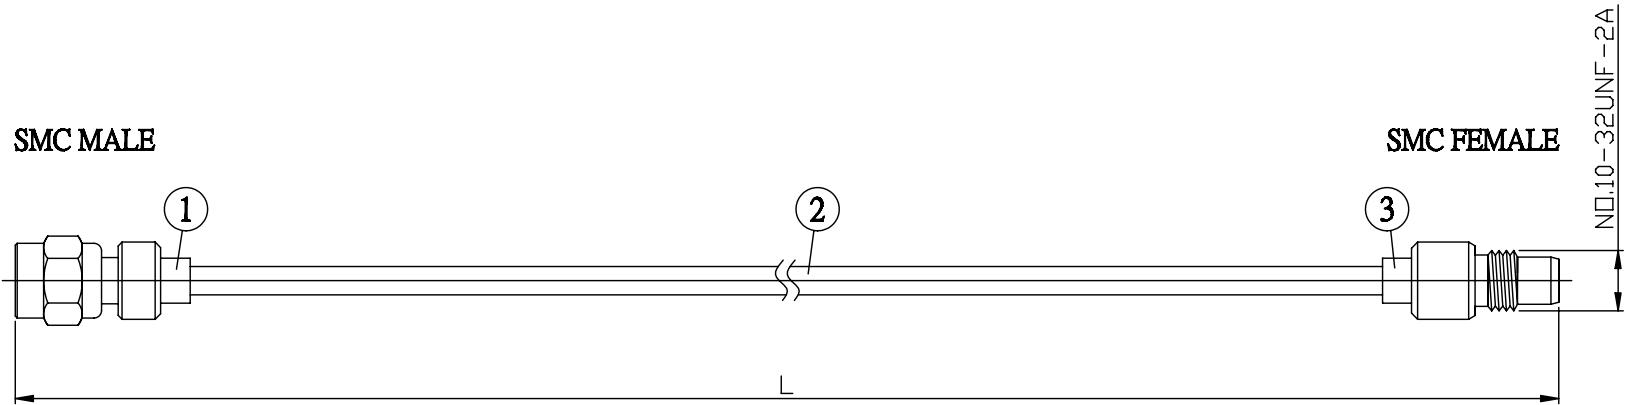

NO.	COMPONENTS	IMPEDANCE
1	SMC MALE	50 OHM
2	.085" HANDBENDABLE CABLE (= JYEBAO P/N .085SRF-W-P-50)	50 OHM
3	SMC FEMALE	50 OHM

JYE BAO P/N	L CM (INCH)
MC30MC80-85S-15	15 (5.906)
MC30MC80-85S-30	30 (11.811)
MC30MC80-85S-50	50 (19.685)
MC30MC80-85S-100	100 (39.370)
MC30MC80-85S-150	150 (59.055)
MC30MC80-85S-200	200 (78.740)
MC30MC80-85S-XXX	CUSTOM LENGTH IN CM

LENGTH TOLERANCE IS ±1.5% OR ±10MM, WHICHEVER IS GREATER.	JYE BAO CO., LTD. TAIPEI TAIWAN
	<small>DESCRIPTION</small> CABLE ASSEMBLY SMC PLUG TO SMC JACK
	<small>JYE BAO DRAWING NO.</small> MC30MC80-85S-XXX