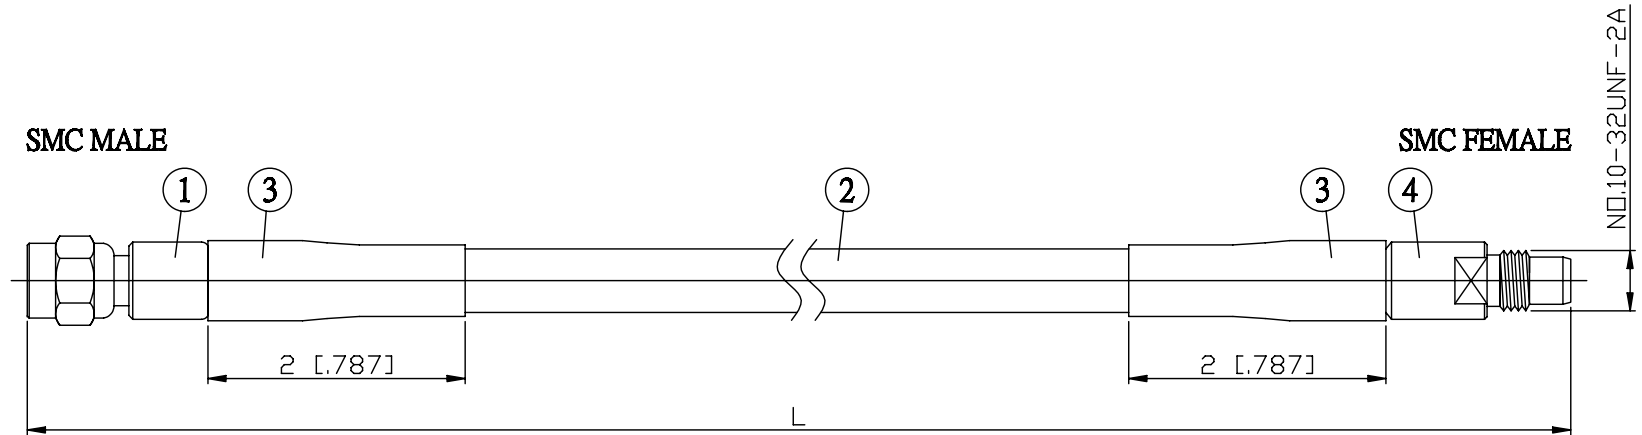

NO.	COMPONENTS	IMPEDANCE
1	SMC MALE	50 OHM
2	RG58	50 OHM
3	HEAT SHRINKING TUBE	
4	SMC FEMALE	50 OHM

JYE BAO P/N	L CM (INCH)
MC30MC80-58-15	15 (5.906)
MC30MC80-58-30	30 (11.811)
MC30MC80-58-50	50 (19.685)
MC30MC80-58-100	100 (39.370)
MC30MC80-58-150	150 (59.055)
MC30MC80-58-200	200 (78.740)
MC30MC80-58-XXX	CUSTOM LENGTH IN CM

LENGTH TOLERANCE IS ±1.5% OR ±10MM, WHICHEVER IS GREATER.	JYE BAO CO., LTD. TAIPEI TAIWAN
	<small>DESCRIPTION</small> CABLE ASSEMBLY SMC PLUG TO SMC JACK
	<small>JYE BAO DRAWING NO.</small> MC30MC80-58-XXX