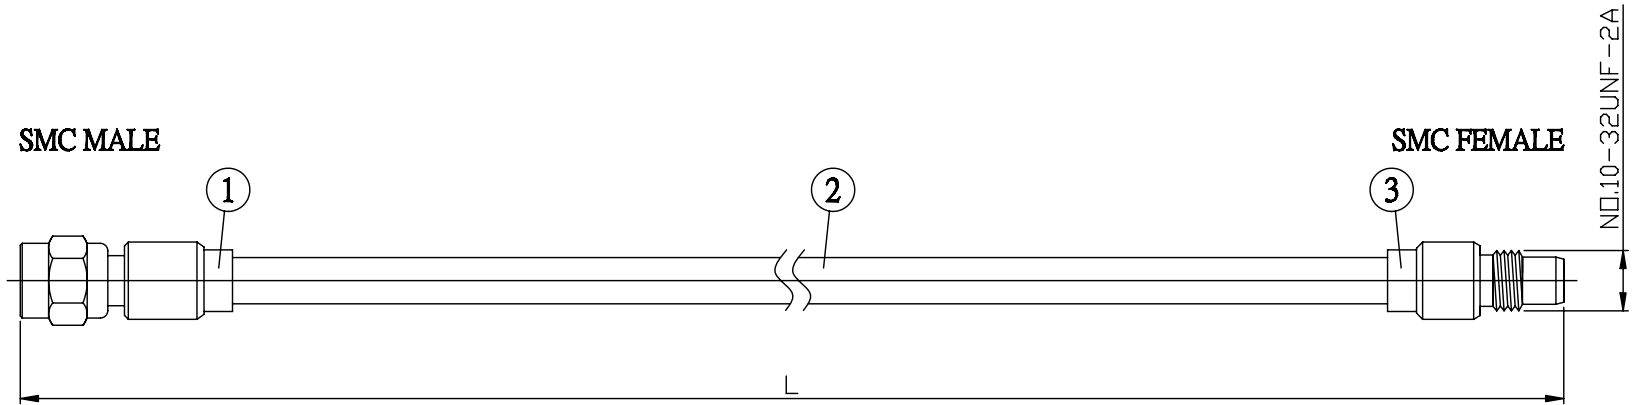

NO.	COMPONENTS	IMPEDANCE
1	SMC MALE	50 OHM
2	.141" HANDBENDABLE CABLE (= JYEBAO P/N .141SRF-W-P-50)	50 OHM
3	SMC FEMALE	50 OHM

JYE BAO P/N	L CM (INCH)
MC30MC80-141S-15	15 (5.906)
MC30MC80-141S-30	30 (11.811)
MC30MC80-141S-50	50 (19.685)
MC30MC80-141S-100	100 (39.370)
MC30MC80-141S-150	150 (59.055)
MC30MC80-141S-200	200 (78.740)
MC30MC80-141S-XXX	CUSTOM LENGTH IN CM

<b>LENGTH TOLERANCE IS ±1.5% OR ±10MM, WHICHEVER IS GREATER.</b>	<b>JYE BAO CO., LTD.</b> TAIPEI TAIWAN
	<small>DESCRIPTION</small> CABLE ASSEMBLY SMC PLUG TO SMC JACK
	<small>JYE BAO DRAWING NO.</small> MC30MC80-141S-XXX