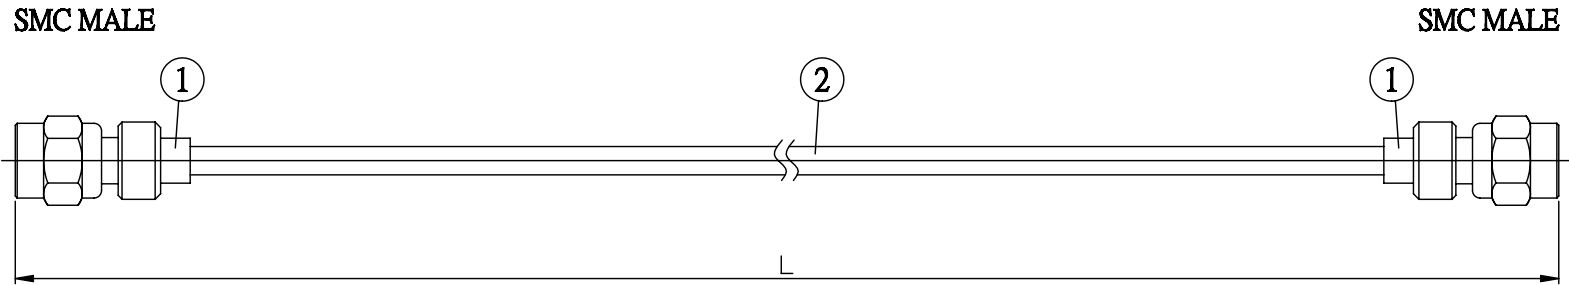

NO.	COMPONENTS	IMPEDANCE
1	SMC MALE	50 OHM
2	.085" HANDBENDABLE CABLE (= JYEBAO P/N .085SRF-W-P-50)	50 OHM

JYE BAO P/N	L CM (INCH)
MC30MC30-85S-15	15 (5.906)
MC30MC30-85S-30	30 (11.811)
MC30MC30-85S-50	50 (19.685)
MC30MC30-85S-100	100 (39.370)
MC30MC30-85S-150	150 (59.055)
MC30MC30-85S-200	200 (78.740)
MC30MC30-85S-XXX	CUSTOM LENGTH IN CM

<b>LENGTH TOLERANCE IS ±1.5% OR ±10MM, WHICHEVER IS GREATER.</b>	<b>JYE BAO CO., LTD.</b> TAIPEI TAIWAN
	<small>DESCRIPTION</small> CABLE ASSEMBLY SMC PLUG TO SMC PLUG
	<small>JYE BAO DRAWING NO.</small> MC30MC30-85S-XXX