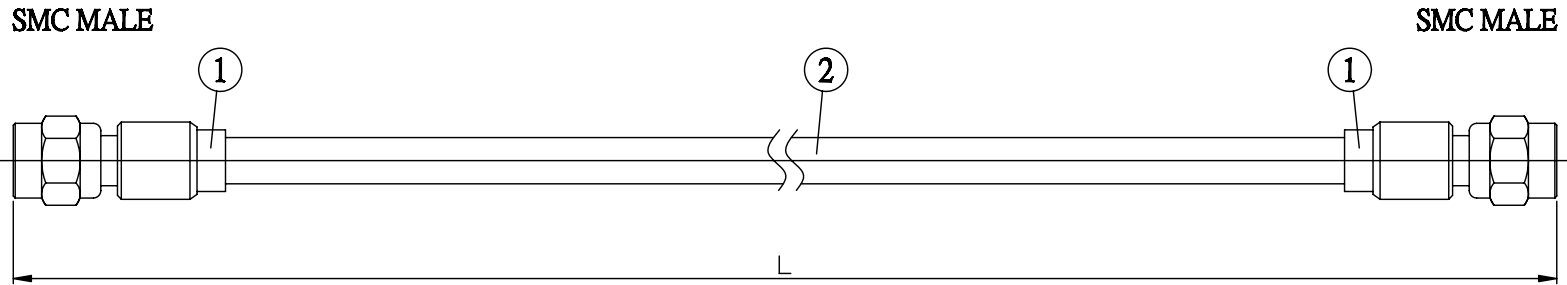

NO.	COMPONENTS	IMPEDANCE
1	SMC MALE	50 OHM
2	.141" HANDBENDABLE CABLE (= JYEBAO P/N .141SRF-W-P-50)	50 OHM

JYE BAO P/N	L CM (INCH)
MC30MC30-141S-15	15 (5.906)
MC30MC30-141S-30	30 (11.811)
MC30MC30-141S-50	50 (19.685)
MC30MC30-141S-100	100 (39.370)
MC30MC30-141S-150	150 (59.055)
MC30MC30-141S-200	200 (78.740)
MC30MC30-141S-XXX	CUSTOM LENGTH IN CM

LENGTH TOLERANCE IS ±1.5% OR ±10MM, WHICHEVER IS GREATER.	JYE BAO CO., LTD. TAIPEI TAIWAN
	<small>DESCRIPTION</small> CABLE ASSEMBLY SMC PLUG TO SMC PLUG
	<small>JYE BAO DRAWING NO.</small> MC30MC30-141S-XXX