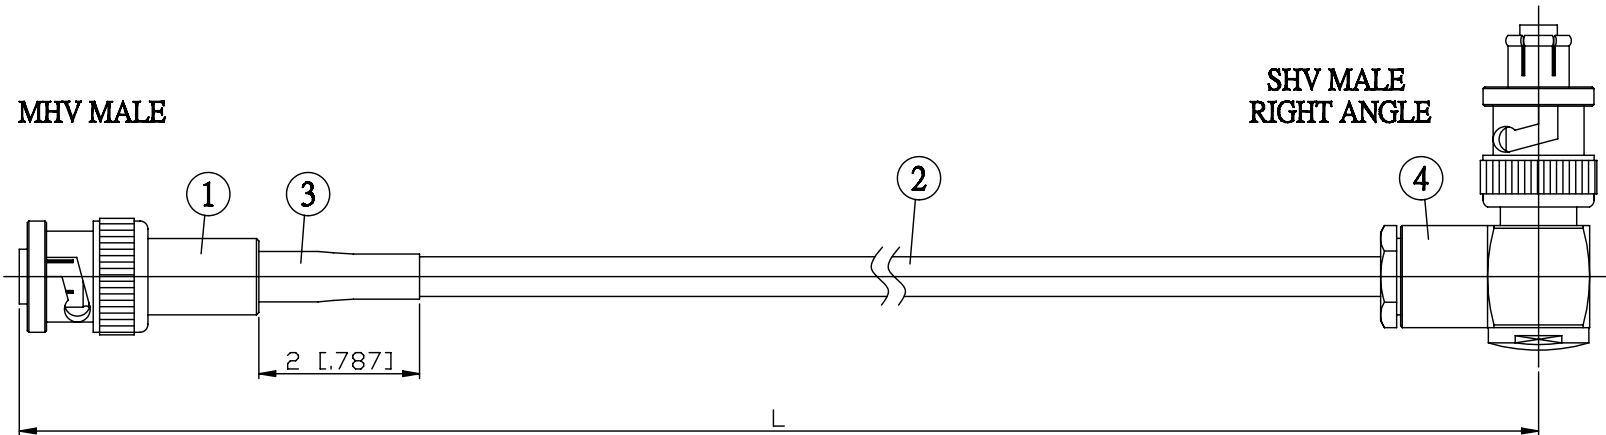

NO.	COMPONENTS	IMPEDANCE
1	MHV MALE	50 OHM
2	RG58	50 OHM
3	HEAT SHRINKING TUBE	
4	SHV MALE RIGHT ANGLE	50 OHM

JYE BAO P/N	L CM (INCH)
H30V39-58-15	15 (5.906)
H30V39-58-30	30 (11.811)
H30V39-58-50	50 (19.685)
H30V39-58-100	100 (39.370)
H30V39-58-150	150 (59.055)
H30V39-58-200	200 (78.740)
H30V39-58-XXX	CUSTOM LENGTH IN CM

LENGTH TOLERANCE IS ±1.5% OR ±10MM, WHICHEVER IS GREATER.	JYE BAO CO., LTD. TAIPEI TAIWAN
	<small>DESCRIPTION</small> CABLE ASSEMBLY MHV PLUG TO SHV PLUG R/A
	<small>JYE BAO DRAWING NO.</small> H30V39-58-XXX