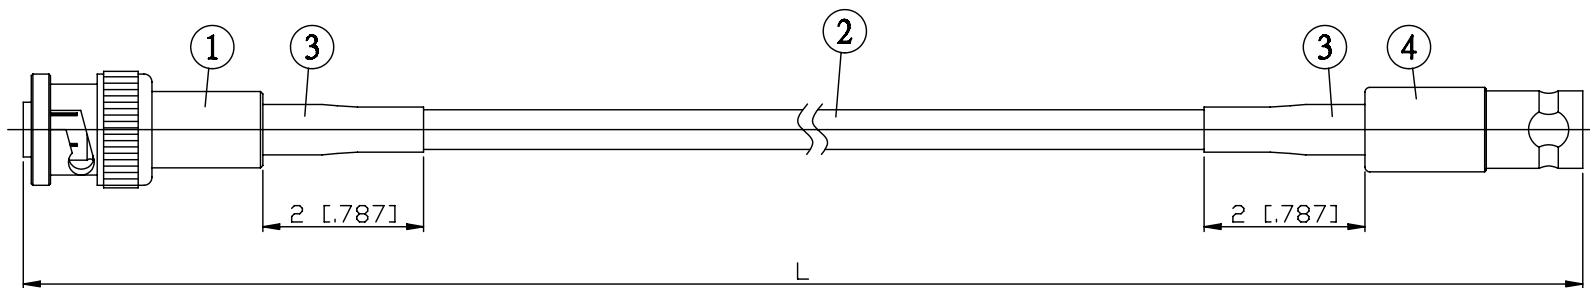

NO.	COMPONENTS	IMPEDANCE
1	MHV MALE	50 OHM
2	RG58	50 OHM
3	HEAT SHRINKING TUBE	
4	MHV FEMALE	50 OHM

MHV MALE

MHV FEMALE

JYE BAO P/N	L CM (INCH)
H30H80-58-15	15 (5.906)
H30H80-58-30	30 (11.811)
H30H80-58-50	50 (19.685)
H30H80-58-100	100 (39.370)
H30H80-58-150	150 (59.055)
H30H80-58-200	200 (78.740)
H30H80-58-XXX	CUSTOM LENGTH IN CM

<p>LENGTH TOLERANCE IS <math>\pm 1.5\%</math> OR <math>\pm 10\text{MM}</math>, WHICHEVER IS GREATER.</p>	<p><b>JYE BAO CO., LTD.</b> TAIPEI TAIWAN</p>
	<p>DESCRIPTION CABLE ASSEMBLY MHV PLUG TO MHV JACK</p>
	<p>JYE BAO DRAWING NO. H30H80-58-XXX</p>