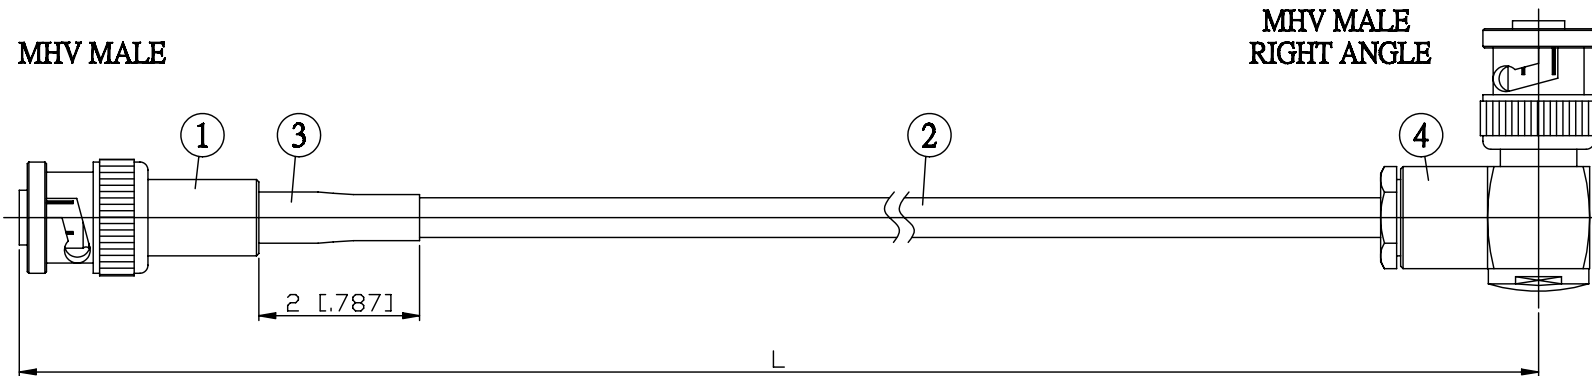

NO.	COMPONENTS	IMPEDANCE
1	MHV MALE	50 OHM
2	RG58	50 OHM
3	HEAT SHRINKING TUBE	
4	MHV MALE RIGHT ANGLE	50 OHM

JYE BAO P/N	L CM (INCH)
H30H39-58-15	15 (5.906)
H30H39-58-30	30 (11.811)
H30H39-58-50	50 (19.685)
H30H39-58-100	100 (39.370)
H30H39-58-150	150 (59.055)
H30H39-58-200	200 (78.740)
H30H39-58-XXX	CUSTOM LENGTH IN CM

LENGTH TOLERANCE IS ±1.5% OR ±10MM, WHICHEVER IS GREATER.	JYE BAO CO., LTD. TAIPEI TAIWAN
	<small>DESCRIPTION</small> CABLE ASSEMBLY MHV PLUG TO MHV PLUG R/A
	<small>JYE BAO DRAWING NO.</small> H30H39-58-XXX