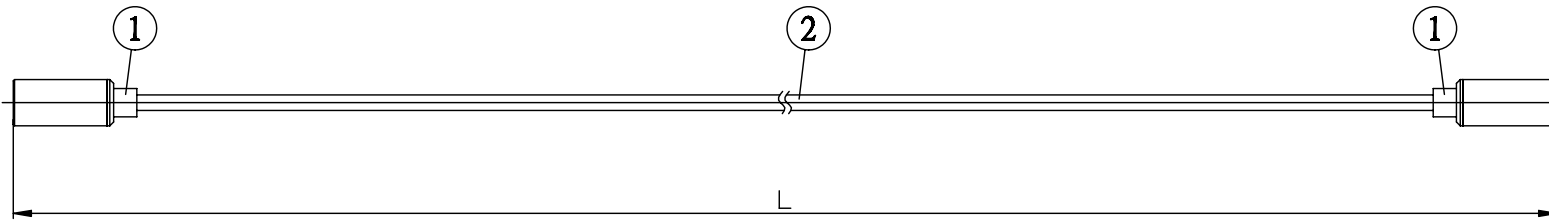

NO.	COMPONENTS	IMPEDANCE
1	MMCX FEMALE	50 OHM
2	.047" HANDBENDABLE CABLE (= JYEBAO P/N .047SRF-W-P-50)	50 OHM

MMCX FEMALE

MMCX FEMALE

JYE BAO P/N	L CM (INCH)
E80E80-47S-15	15 (5.906)
E80E80-47S-30	30 (11.811)
E80E80-47S-50	50 (19.685)
E80E80-47S-100	100 (39.370)
E80E80-47S-150	150 (59.055)
E80E80-47S-200	200 (78.740)
E80E80-47S-XXX	CUSTOM LENGTH IN CM

<p>LENGTH TOLERANCE IS <math>\pm 1.5\%</math> OR <math>\pm 10\text{MM}</math>, WHICHEVER IS GREATER.</p>	<p><b>JYE BAO CO., LTD.</b> TAIPEI TAIWAN</p>
	<p>DESCRIPTION CABLE ASSEMBLY MMCX JACK TO MMCX JACK</p>
	<p>JYE BAO DRAWING NO. E80E80-47S-XXX</p>