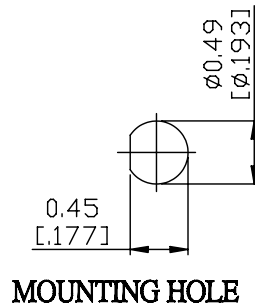

NO.	COMPONENTS	IMPEDANCE
1	MMCX MALE	50 OHM
2	.085" HANDBENDABLE CABLE (= JYEBAO P/N .085SRF-W-P-50)	50 OHM
3	MMCX FEMALE FOR BULKHEAD	50 OHM

JYE BAO P/N	L CM (INCH)
E30E85-85S-15	15 (5.906)
E30E85-85S-30	30 (11.811)
E30E85-85S-50	50 (19.685)
E30E85-85S-100	100 (39.370)
E30E85-85S-150	150 (59.055)
E30E85-85S-200	200 (78.740)
E30E85-85S-XXX	CUSTOM LENGTH IN CM

<b>LENGTH TOLERANCE IS ±1.5% OR ±10MM, WHICHEVER IS GREATER.</b>	<b>JYE BAO CO., LTD.</b> TAIPEI TAIWAN	
	DESCRIPTION	CABLE ASSEMBLY MMCX PLUG TO MMCX JACK FOR BULKHEAD
	JYE BAO DRAWING NO.	E30E85-85S-XXX