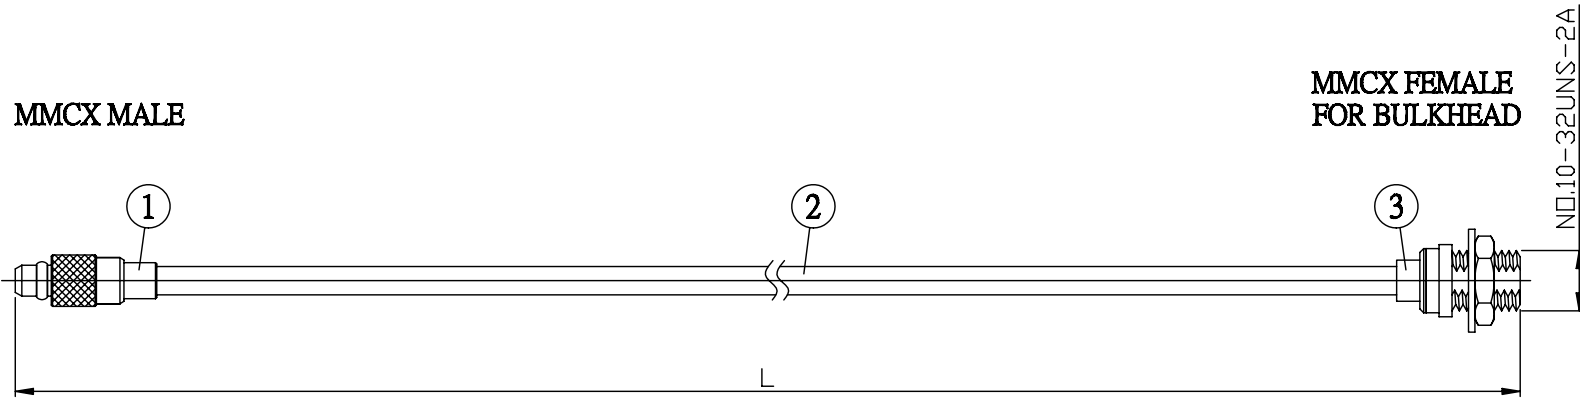

NO.	COMPONENTS	IMPEDANCE
1	MMCX MALE	50 OHM
2	.085" HANDBENDABLE CABLE (= JYEBAO P/N .085SRF-W-P-50)	50 OHM
3	MMCX FEMALE FOR BULKHEAD	50 OHM

JYE BAO P/N	L CM (INCH)
E30E85-85S-15	15 (5.906)
E30E85-85S-30	30 (11.811)
E30E85-85S-50	50 (19.685)
E30E85-85S-100	100 (39.370)
E30E85-85S-150	150 (59.055)
E30E85-85S-200	200 (78.740)
E30E85-85S-XXX	CUSTOM LENGTH IN CM

<b>LENGTH TOLERANCE IS ±1.5% OR ±10MM, WHICHEVER IS GREATER.</b>	<b>JYE BAO CO., LTD.</b> TAIPEI TAIWAN	
	DESCRIPTION	CABLE ASSEMBLY MMCX PLUG TO MMCX JACK FOR BULKHEAD
	JYE BAO DRAWING NO.	E30E85-85S-XXX