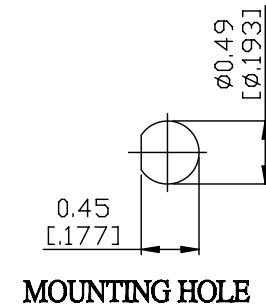

NO.	COMPONENTS	IMPEDANCE
1	MMCX MALE	50 OHM
2	RG178	50 OHM
3	HEAT SHRINKING TUBE	
4	MMCX FEMALE FOR BULKHEAD	50 OHM

JYE BAO P/N	L CM (INCH)
E30E85-178-15	15 (5.906)
E30E85-178-30	30 (11.811)
E30E85-178-50	50 (19.685)
E30E85-178-100	100 (39.370)
E30E85-178-150	150 (59.055)
E30E85-178-200	200 (78.740)
E30E85-178-XXX	CUSTOM LENGTH IN CM

LENGTH TOLERANCE IS ±1.5% OR ±10MM, WHICHEVER IS GREATER.	JYE BAO CO., LTD. TAIPEI TAIWAN	
	DESCRIPTION	CABLE ASSEMBLY MMCX PLUG TO MMCX JACK FOR BULKHEAD
	JYE BAO DRAWING NO.	E30E85-178-XXX