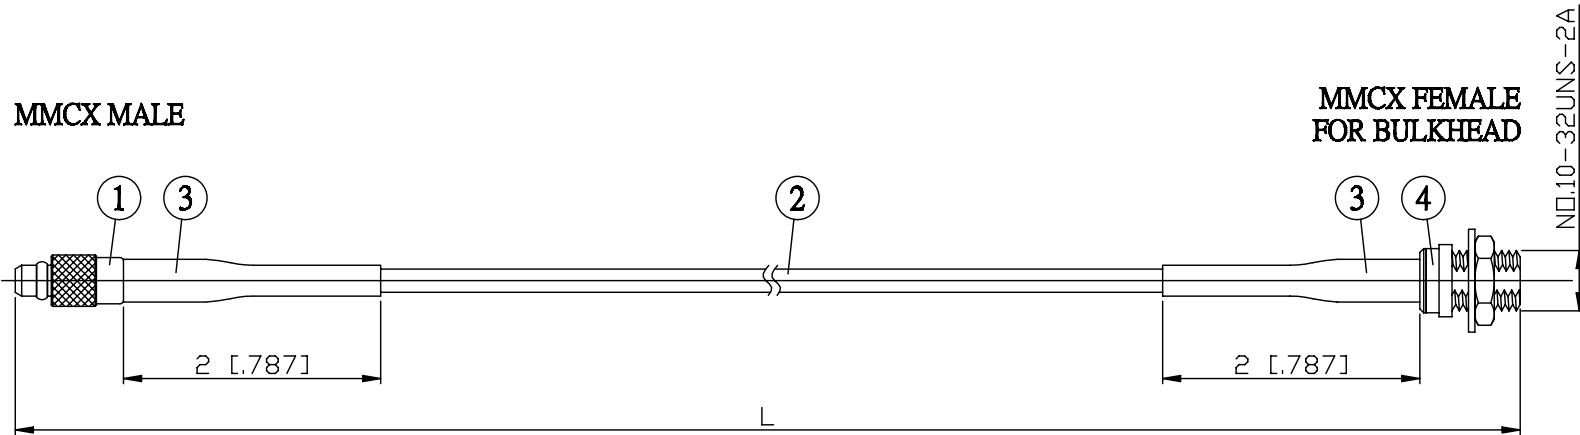

NO.	COMPONENTS	IMPEDANCE
1	MMCX MALE	50 OHM
2	RG178	50 OHM
3	HEAT SHRINKING TUBE	
4	MMCX FEMALE FOR BULKHEAD	50 OHM

JYE BAO P/N	L CM (INCH)
E30E85-178-15	15 (5.906)
E30E85-178-30	30 (11.811)
E30E85-178-50	50 (19.685)
E30E85-178-100	100 (39.370)
E30E85-178-150	150 (59.055)
E30E85-178-200	200 (78.740)
E30E85-178-XXX	CUSTOM LENGTH IN CM

LENGTH TOLERANCE IS ±1.5% OR ±10MM, WHICHEVER IS GREATER.	JYE BAO CO., LTD. TAIPEI TAIWAN	
	DESCRIPTION	CABLE ASSEMBLY MMCX PLUG TO MMCX JACK FOR BULKHEAD
	JYE BAO DRAWING NO.	E30E85-178-XXX