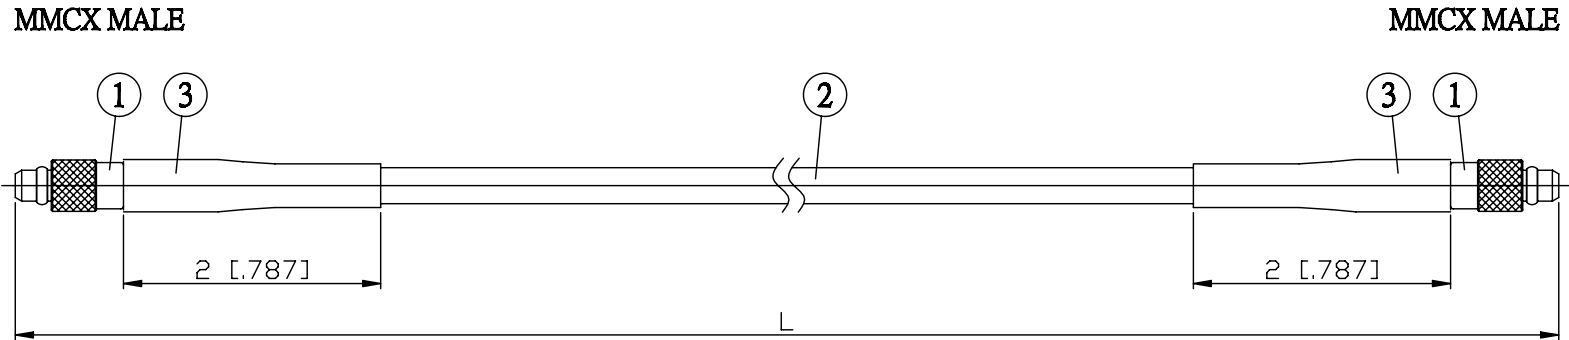

NO.	COMPONENTS	IMPEDANCE
1	MMCX MALE	50 OHM
2	JBY100	50 OHM
3	HEAT SHRINKING TUBE	

JYE BAO P/N	L CM (INCH)
E30E30-L100-15	15 (5.906)
E30E30-L100-30	30 (11.811)
E30E30-L100-50	50 (19.685)
E30E30-L100-100	100 (39.370)
E30E30-L100-150	150 (59.055)
E30E30-L100-200	200 (78.740)
E30E30-L100-XXX	CUSTOM LENGTH IN CM

LENGTH TOLERANCE IS ±1.5% OR ±10MM, WHICHEVER IS GREATER.	JYE BAO CO., LTD. TAIPEI TAIWAN
	<small>DESCRIPTION</small> CABLE ASSEMBLY MMCX PLUG TO MMCX PLUG
	<small>JYE BAO DRAWING NO.</small> E30E30-L100-XXX