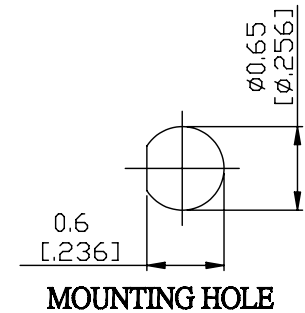

NO.	COMPONENTS	IMPEDANCE
1	MCX FEMALE FOR BULKHEAD	50 OHM
2	JBY100	50 OHM
3	HEAT SHRINKING TUBE	
4	MMCX MALE	50 OHM

JYE BAO P/N	L CM (INCH)
D85E30-L100-15	15 (5.906)
D85E30-L100-30	30 (11.811)
D85E30-L100-50	50 (19.685)
D85E30-L100-100	100 (39.370)
D85E30-L100-150	150 (59.055)
D85E30-L100-200	200 (78.740)
D85E30-L100-XXX	CUSTOM LENGTH IN CM

LENGTH TOLERANCE IS ±1.5% OR ±10MM, WHICHEVER IS GREATER.	JYE BAO CO., LTD. TAIPEI TAIWAN
	DESCRIPTION CABLE ASSEMBLY MCX JACK FOR BULKHEAD TO MMCX PLUG
	JYE BAO DRAWING NO. D85E30-L100-XXX