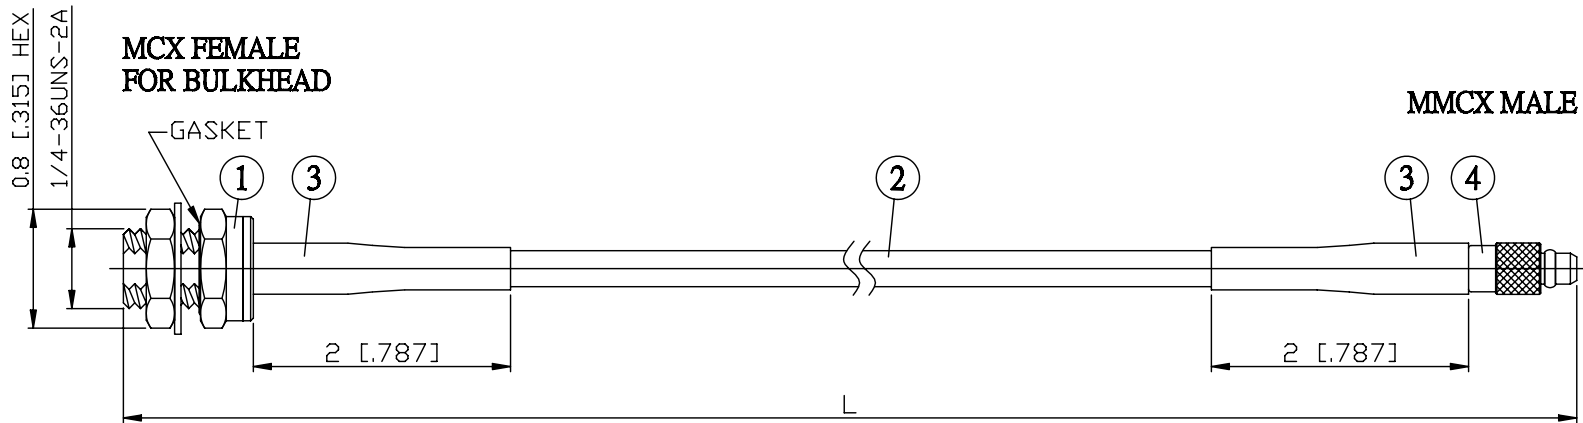

NO.	COMPONENTS	IMPEDANCE
1	MCX FEMALE FOR BULKHEAD	50 OHM
2	JBY100	50 OHM
3	HEAT SHRINKING TUBE	
4	MMCX MALE	50 OHM

JYE BAO P/N	L CM (INCH)
D85E30-L100-15	15 (5.906)
D85E30-L100-30	30 (11.811)
D85E30-L100-50	50 (19.685)
D85E30-L100-100	100 (39.370)
D85E30-L100-150	150 (59.055)
D85E30-L100-200	200 (78.740)
D85E30-L100-XXX	CUSTOM LENGTH IN CM

LENGTH TOLERANCE IS ±1.5% OR ±10MM, WHICHEVER IS GREATER.	JYE BAO CO., LTD. TAIPEI TAIWAN
	DESCRIPTION CABLE ASSEMBLY MCX JACK FOR BULKHEAD TO MMCX PLUG
	JYE BAO DRAWING NO. D85E30-L100-XXX