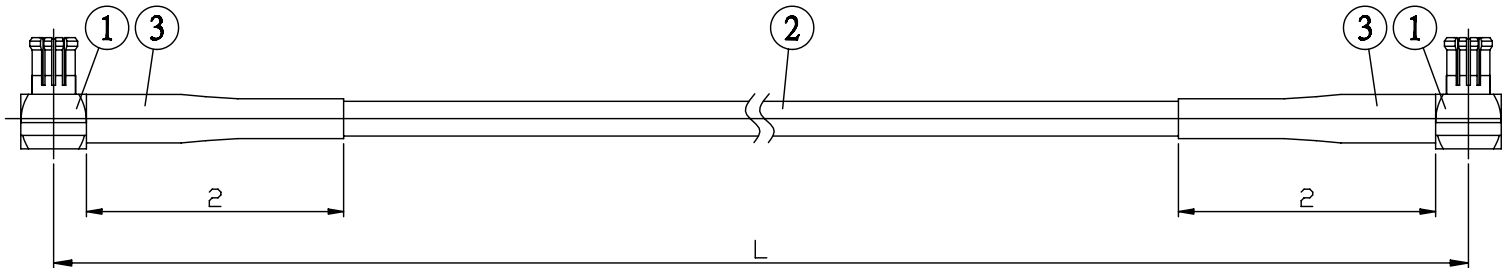

NO.	COMPONENTS	IMPEDANCE
1	MCX MALE RIGHT ANGLE	50 OHM
2	.085" HANDBENDABLE CABLE WITH PEP JACKET (=JYBAO P/N .085SRF-W-P-50-F)	50 OHM
3	HEAT SHRINKING TUBE	

MCX MALE
RIGHT ANGLE

MCX MALE
RIGHT ANGLE

JYE BAO P/N	L CM (INCH)
D39D39-85F-15	15 (5.906)
D39D39-85F-30	30 (11.811)
D39D39-85F-50	50 (19.685)
D39D39-85F-100	100 (39.370)
D39D39-85F-150	150 (59.055)
D39D39-85F-200	200 (78.740)
D39D39-85F-XXX	CUSTOM LENGTH IN CM

LENGTH TOLERANCE IS ±1.5% OR ±10MM, WHICHEVER IS GREATER.	JYE BAO CO., LTD. TAIPEI TAIWAN
	<small>DESCRIPTION</small> CABLE ASSEMBLY MCX PLUG R/A TO MCX PLUG R/A
	<small>JYE BAO DRAWING NO.</small> D39D39-85F-XXX