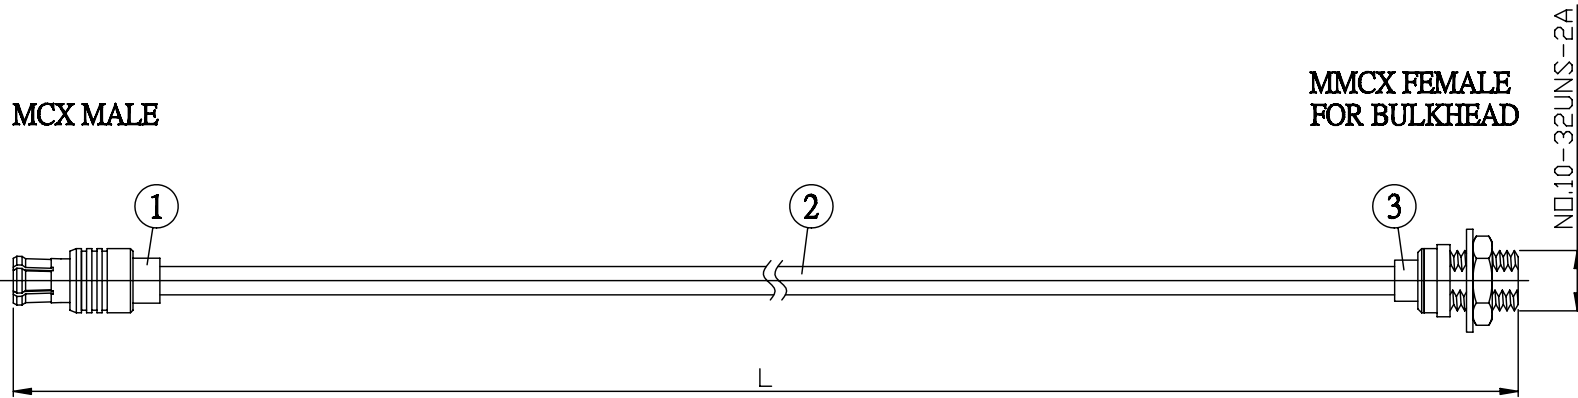

NO.	COMPONENTS	IMPEDANCE
1	MCX MALE	50 OHM
2	.085" HANDBENDABLE CABLE (= JYEBAO P/N .085SRF-W-P-50)	50 OHM
3	MMCX FEMALE FOR BULKHEAD	50 OHM

JYE BAO P/N	L CM (INCH)
D30E85-85S-15	15 (5.906)
D30E85-85S-30	30 (11.811)
D30E85-85S-50	50 (19.685)
D30E85-85S-100	100 (39.370)
D30E85-85S-150	150 (59.055)
D30E85-85S-200	200 (78.740)
D30E85-85S-XXX	CUSTOM LENGTH IN CM

MOUNTING HOLE

<p>LENGTH TOLERANCE IS ±1.5% OR ±10MM, WHICHEVER IS GREATER.</p>	<p>JYE BAO CO., LTD.</p> <p>TAIPEI TAIWAN</p>	
	DESCRIPTION	<p>CABLE ASSEMBLY MCX PLUG TO MMCX JACK FOR BULKHEAD</p>
	JYE BAO DRAWING NO.	<p>D30E85-85S-XXX</p>