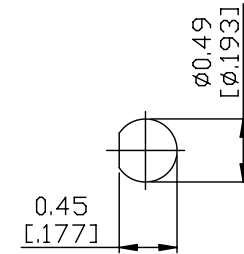

NO.	COMPONENTS	IMPEDANCE
1	MCX MALE	50 OHM
2	.085" HANDBENDABLE CABLE (= JYEBAO P/N .085SRF-W-P-50)	50 OHM
3	MMCX FEMALE FOR BULKHEAD	50 OHM

JYE BAO P/N	L CM (INCH)
D30E85-85S-15	15 (5.906)
D30E85-85S-30	30 (11.811)
D30E85-85S-50	50 (19.685)
D30E85-85S-100	100 (39.370)
D30E85-85S-150	150 (59.055)
D30E85-85S-200	200 (78.740)
D30E85-85S-XXX	CUSTOM LENGTH IN CM

MOUNTING HOLE

<p>LENGTH TOLERANCE IS ±1.5% OR ±10MM, WHICHEVER IS GREATER.</p>	<p>JYE BAO CO., LTD.</p> <p>TAIPEI TAIWAN</p>	
	DESCRIPTION	<p>CABLE ASSEMBLY MCX PLUG TO MMCX JACK FOR BULKHEAD</p>
	JYE BAO DRAWING NO.	<p>D30E85-85S-XXX</p>