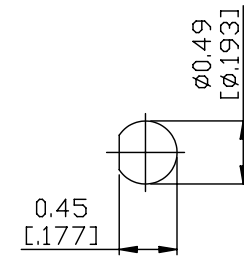

NO.	COMPONENTS	IMPEDANCE
1	MCX MALE	50 OHM
2	.047" HANDBENDABLE CABLE (= JYEBAO P/N .047SRF-W-P-50)	50 OHM
3	MMCX FEMALE FOR BULKHEAD	50 OHM

JYE BAO P/N	L CM (INCH)
D30E85-47S-15	15 (5.906)
D30E85-47S-30	30 (11.811)
D30E85-47S-50	50 (19.685)
D30E85-47S-100	100 (39.370)
D30E85-47S-150	150 (59.055)
D30E85-47S-200	200 (78.740)
D30E85-47S-XXX	CUSTOM LENGTH IN CM

MOUNTING HOLE

<p>LENGTH TOLERANCE IS ±1.5% OR ±10MM, WHICHEVER IS GREATER.</p>	<p>JYE BAO CO., LTD.</p> <p>TAIPEI TAIWAN</p>
	<p>DESCRIPTION CABLE ASSEMBLY MCX PLUG TO MMCX JACK FOR BULKHEAD</p>
	<p>JYE BAO DRAWING NO. D30E85-47S-XXX</p>