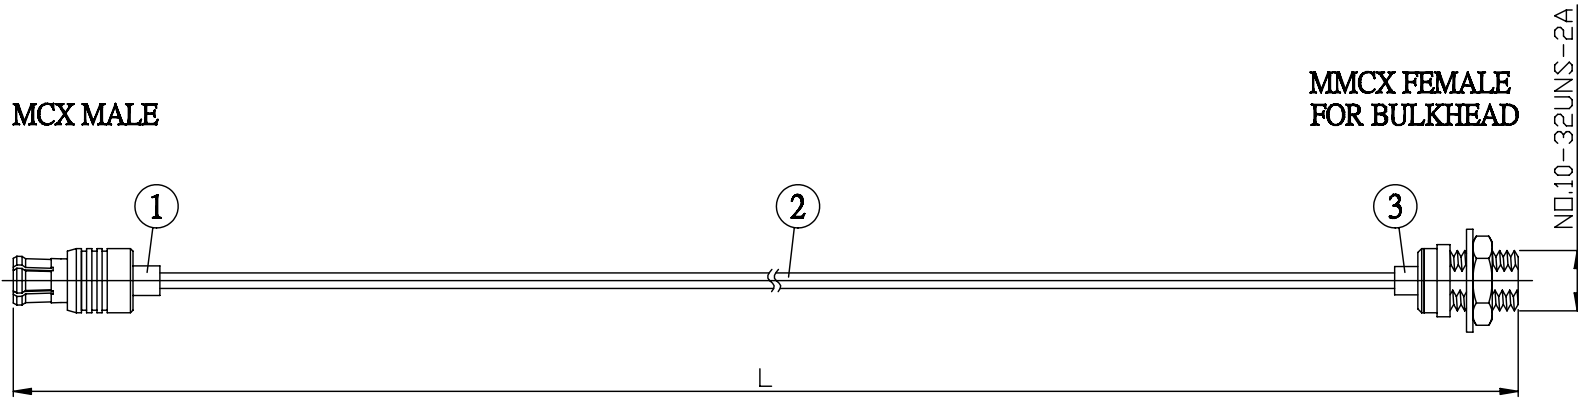

NO.	COMPONENTS	IMPEDANCE
1	MCX MALE	50 OHM
2	.047" HANDBENDABLE CABLE (= JYEBAO P/N .047SRF-W-P-50)	50 OHM
3	MMCX FEMALE FOR BULKHEAD	50 OHM

JYE BAO P/N	L CM (INCH)
D30E85-47S-15	15 (5.906)
D30E85-47S-30	30 (11.811)
D30E85-47S-50	50 (19.685)
D30E85-47S-100	100 (39.370)
D30E85-47S-150	150 (59.055)
D30E85-47S-200	200 (78.740)
D30E85-47S-XXX	CUSTOM LENGTH IN CM

MOUNTING HOLE

<p>LENGTH TOLERANCE IS ±1.5% OR ±10MM, WHICHEVER IS GREATER.</p>	<p>JYE BAO CO., LTD.</p> <p>TAIPEI TAIWAN</p>
	<p>DESCRIPTION CABLE ASSEMBLY MCX PLUG TO MMCX JACK FOR BULKHEAD</p>
	<p>JYE BAO DRAWING NO. D30E85-47S-XXX</p>