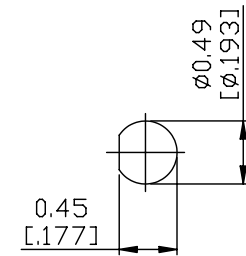

NO.	COMPONENTS	IMPEDANCE
1	MCX MALE	50 OHM
2	RG178	50 OHM
3	HEAT SHRINKING TUBE	
4	MMCX FEMALE FOR BULKHEAD	50 OHM

JYE BAO P/N	L CM (INCH)
D30E85-178-15	15 (5.906)
D30E85-178-30	30 (11.811)
D30E85-178-50	50 (19.685)
D30E85-178-100	100 (39.370)
D30E85-178-150	150 (59.055)
D30E85-178-200	200 (78.740)
D30E85-178-XXX	CUSTOM LENGTH IN CM

MOUNTING HOLE

<p>LENGTH TOLERANCE IS <math>\pm 1.5\%</math> OR <math>\pm 10\text{MM}</math>, WHICHEVER IS GREATER.</p>	<p><b>JYE BAO CO., LTD.</b></p> <p>TAIPEI TAIWAN</p>
	<p>DESCRIPTION</p> <p>CABLE ASSEMBLY MCX PLUG TO MMCX JACK FOR BULKHEAD</p>
	<p>JYE BAO DRAWING NO.</p> <p>D30E85-178-XXX</p>