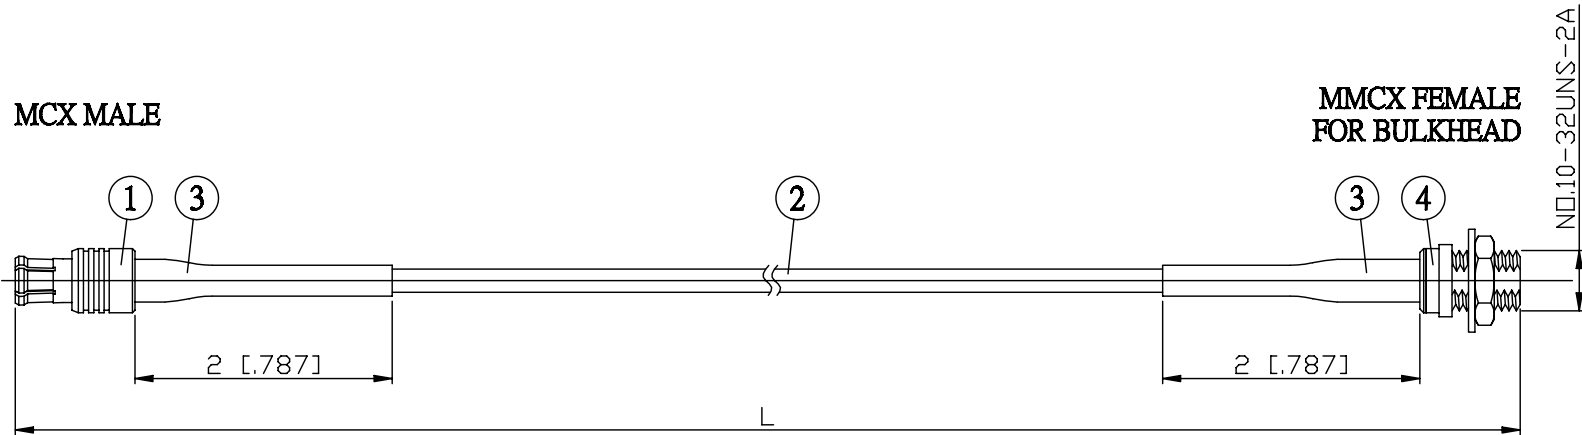

NO.	COMPONENTS	IMPEDANCE
1	MCX MALE	50 OHM
2	RG178	50 OHM
3	HEAT SHRINKING TUBE	
4	MMCX FEMALE FOR BULKHEAD	50 OHM

JYE BAO P/N	L CM (INCH)
D30E85-178-15	15 (5.906)
D30E85-178-30	30 (11.811)
D30E85-178-50	50 (19.685)
D30E85-178-100	100 (39.370)
D30E85-178-150	150 (59.055)
D30E85-178-200	200 (78.740)
D30E85-178-XXX	CUSTOM LENGTH IN CM

MOUNTING HOLE

<p>LENGTH TOLERANCE IS <math>\pm 1.5\%</math> OR <math>\pm 10\text{MM}</math>, WHICHEVER IS GREATER.</p>	<p><b>JYE BAO CO., LTD.</b></p> <p>TAIPEI TAIWAN</p>
	<p>DESCRIPTION</p> <p>CABLE ASSEMBLY MCX PLUG TO MMCX JACK FOR BULKHEAD</p>
	<p>JYE BAO DRAWING NO.</p> <p>D30E85-178-XXX</p>