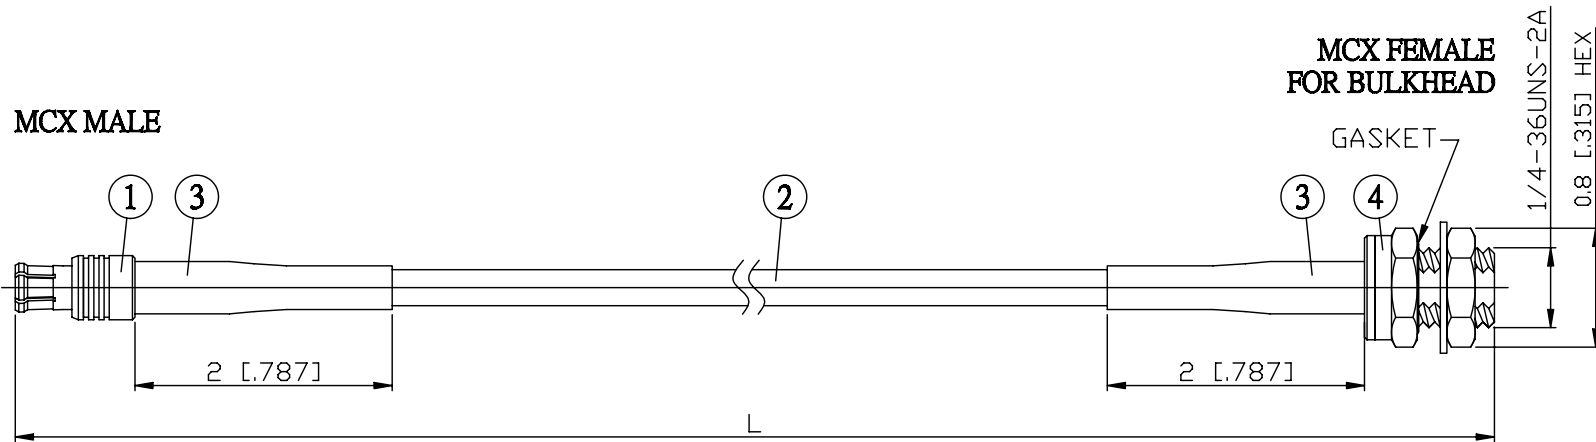

NO.	COMPONENTS	IMPEDANCE
1	MCX MALE	50 OHM
2	JBY100	50 OHM
3	HEAT SHRINKING TUBE	
4	MCX FEMALE FOR BULKHEAD	50 OHM

JYE BAO P/N	L CM (INCH)
D30D85-L100-15	15 (5.906)
D30D85-L100-30	30 (11.811)
D30D85-L100-50	50 (19.685)
D30D85-L100-100	100 (39.370)
D30D85-L100-150	150 (59.055)
D30D85-L100-200	200 (78.740)
D30D85-L100-XXX	CUSTOM LENGTH IN CM

MOUNTING HOLE

LENGTH TOLERANCE IS ±1.5% OR ±10MM, WHICHEVER IS GREATER.	JYE BAO CO., LTD. TAIPEI TAIWAN
	DESCRIPTION CABLE ASSEMBLY MCX PLUG TO MCX JACK FOR BULKHEAD
	JYE BAO DRAWING NO. D30D85-L100-XXX