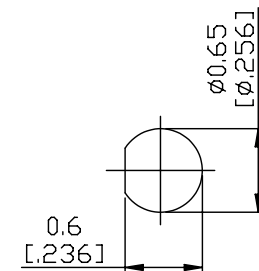

NO.	COMPONENTS	IMPEDANCE
1	MCX MALE	50 OHM
2	JBY100	50 OHM
3	HEAT SHRINKING TUBE	
4	MCX FEMALE FOR BULKHEAD	50 OHM

JYE BAO P/N	L CM (INCH)
D30D85-L100-15	15 (5.906)
D30D85-L100-30	30 (11.811)
D30D85-L100-50	50 (19.685)
D30D85-L100-100	100 (39.370)
D30D85-L100-150	150 (59.055)
D30D85-L100-200	200 (78.740)
D30D85-L100-XXX	CUSTOM LENGTH IN CM

MOUNTING HOLE

LENGTH TOLERANCE IS ±1.5% OR ±10MM, WHICHEVER IS GREATER.	JYE BAO CO., LTD. TAIPEI TAIWAN
	DESCRIPTION CABLE ASSEMBLY MCX PLUG TO MCX JACK FOR BULKHEAD
	JYE BAO DRAWING NO. D30D85-L100-XXX