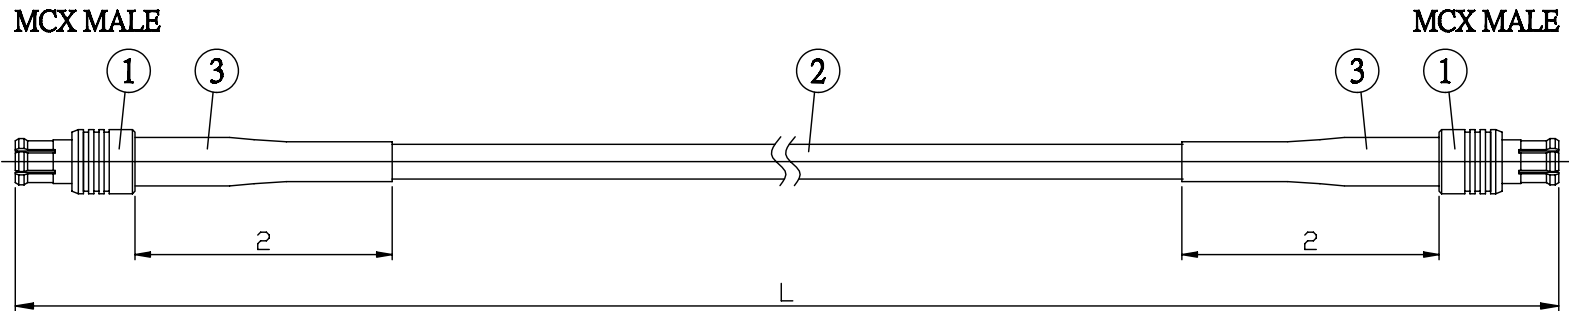

NO.	COMPONENTS	IMPEDANCE
1	MCX MALE	50 OHM
2	.085" HANDBENDABLE CABLE WITH PEP JACKET (=JYBAO P/N .085SRF-W-P-50-F)	50 OHM
3	HEAT SHRINKING TUBE	

JYE BAO P/N	L CM (INCH)
D30D30-85F-15	15 (5.906)
D30D30-85F-30	30 (11.811)
D30D30-85F-50	50 (19.685)
D30D30-85F-100	100 (39.370)
D30D30-85F-150	150 (59.055)
D30D30-85F-200	200 (78.740)
D30D30-85F-XXX	CUSTOM LENGTH IN CM

LENGTH TOLERANCE IS ±1.5% OR ±10MM, WHICHEVER IS GREATER.	JYE BAO CO., LTD. TAIPEI TAIWAN
	<small>DESCRIPTION</small> CABLE ASSEMBLY MCX PLUG TO MCX PLUG
	<small>JYE BAO DRAWING NO.</small> D30D30-85F-XXX