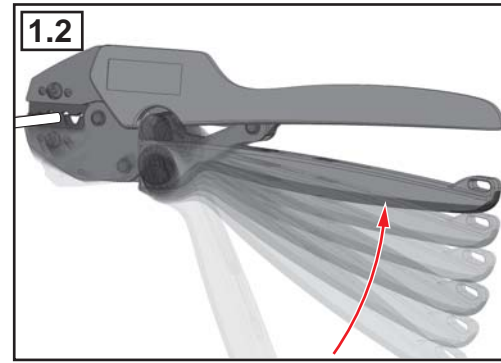

Operating instructions
Bedienungsanleitung
Mode d'emploi
Istruzioni per l'uso
Instrucciones de empleo
Gebruiksaanwijzing
Bruksanvisning
Χειρισμός
Utilização