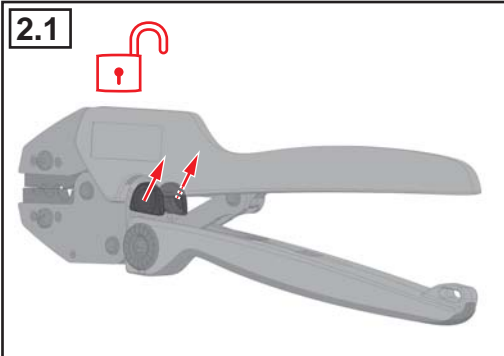

Operating instructions
Bedienungsanleitung
Mode d'emploi
Istruzioni per l'uso
Instrucciones de empleo
Gebruiksaanwijzing
Bruksanvisning
Χειρισμός
Utilização