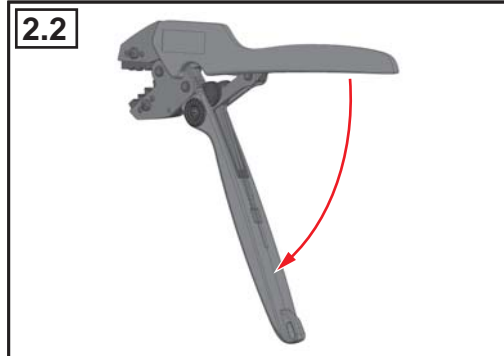

Operating instructions
Bedienungsanleitung
Mode d'emploi
Istruzioni per l'uso
Instrucciones de empleo
Gebruiksaanwijzing
Bruksanvisning
Χειρισμός
Utilização