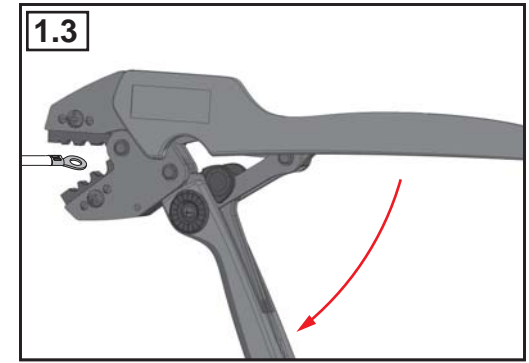

Operating instructions
Bedienungsanleitung
Mode d'emploi
Istruzioni per l'uso
Instrucciones de empleo
Gebruiksaanwijzing
Bruksanvisning
Χειρισμός
Utilização