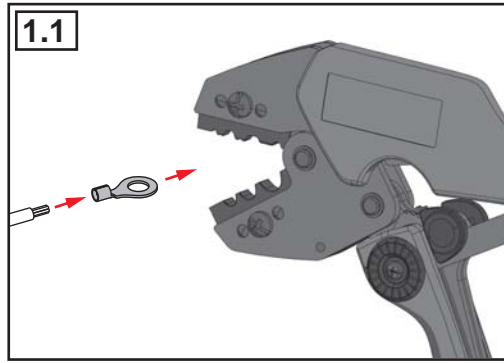

Operating instructions
Bedienungsanleitung
Mode d'emploi
Istruzioni per l'uso
Instrucciones de empleo
Gebruiksaanwijzing
Bruksanvisning
Χειρισμός
Utilização