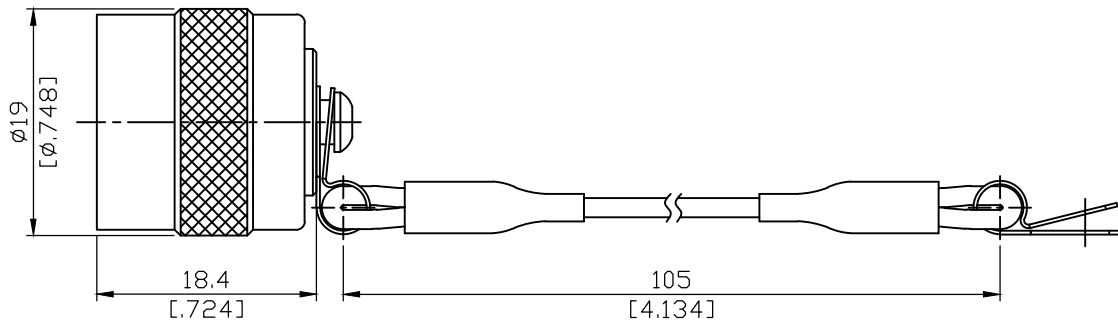

C38SW-0000

C Plug Cap With (Black Jacketed) Stainless Wire  
IP67 mated

50Ω

Parts	Material	Plating ( Micro-inch )
Chain Plate	Stainless Wire (Black)	
Rivet	Brass	Tin-Zinc-Copper-Alloy 100 Over Copper 50
Body	Brass	Tin-Zinc-Copper-Alloy 100 Over Copper 50
Gasket	Silicone	
Ferrule	Brass	Tin-Zinc-Copper-Alloy 100 Over Copper 50
Coupling Nut	Brass	Tin-Zinc-Copper-Alloy 100 Over Copper 50