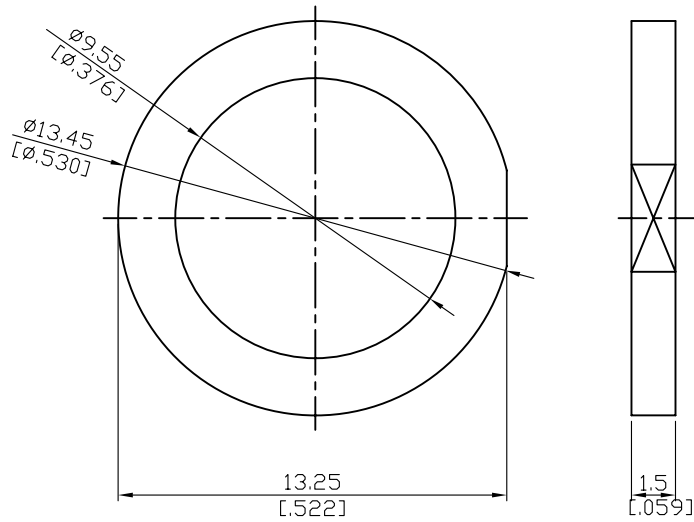

BNC8500-0000A-8

Insulating Washer

Parts	Material	Color
Insulator Washer	ABS	White

This part number complies with RoHS.

Notice: JYEBAO reserves the right to make modifications demand appropriate.