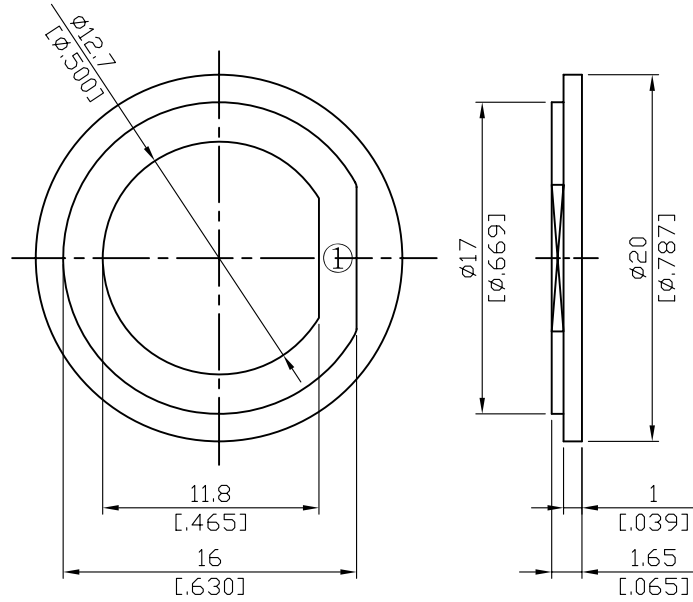

BNC8105A-6

Insulating Washer

Parts	Material
Insulating Washer	Polycarbonate

This part number complies with RoHS.

Notice: JYEBAO reserves the right to make modifications demand appropriate.