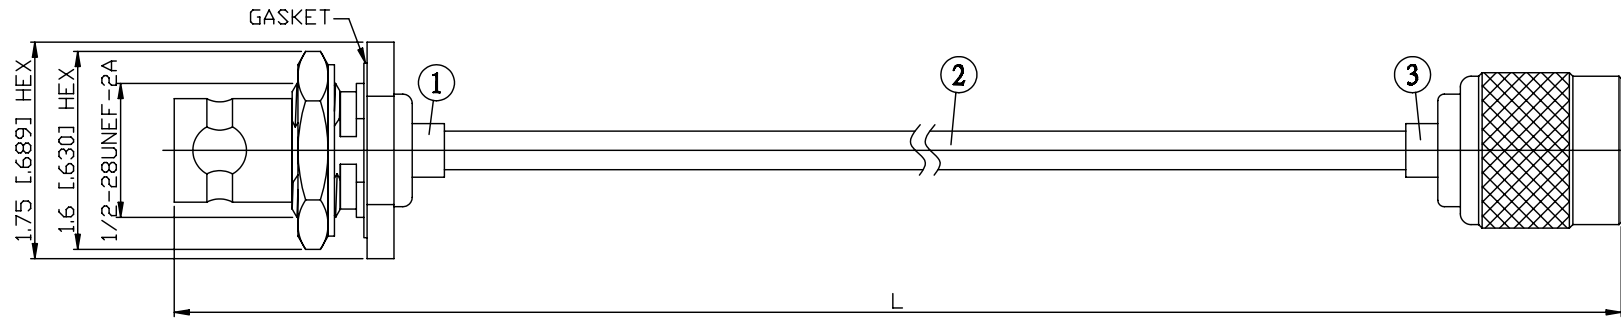

NO.	COMPONENTS	IMPEDANCE
1	BNC REVERSE POLARITY FEMALE FOR BULKHEAD	50 OHM
2	.141" HANDBENDABLE CABLE (= JYEBAO P/N .141SRF-W-P-50)	50 OHM
3	TNC REVERSE POLARITY MALE	50 OHM

BNC R/P FEMALE FOR BULKHEAD

TNC R/P MALE

JYE BAO P/N	L CM (INCH)
B95T60-141S-15	15 (5.906)
B95T60-141S-30	30 (11.811)
B95T60-141S-50	50 (19.685)
B95T60-141S-100	100 (39.370)
B95T60-141S-150	150 (59.055)
B95T60-141S-200	200 (78.740)
B95T60-141S-XXX	CUSTOM LENGTH IN CM

LENGTH TOLERANCE IS ±1.5% OR ±10MM, WHICHEVER IS GREATER.	JYE BAO CO., LTD. TAIPEI TAIWAN
	DESCRIPTION CABLE ASSEMBLY BNC R/P JACK FOR BULKHEAD TO TNC R/P PLUG
	JYE BAO DRAWING NO. B95T60-141S-XXX