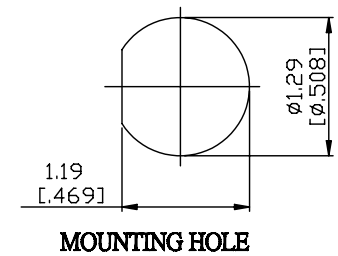

NO.	COMPONENTS	IMPEDANCE
1	BNC REVERSE POLARITY FEMALE FOR BULKHEAD	50 OHM
2	.141" HANDBENDABLE CABLE (= JYEBAO P/N .141SRF-W-P-50)	50 OHM
3	TNC REVERSE POLARITY MALE	50 OHM

BNC R/P FEMALE FOR BULKHEAD

TNC R/P MALE

JYE BAO P/N	L CM (INCH)
B95T60-141S-15	15 (5.906)
B95T60-141S-30	30 (11.811)
B95T60-141S-50	50 (19.685)
B95T60-141S-100	100 (39.370)
B95T60-141S-150	150 (59.055)
B95T60-141S-200	200 (78.740)
B95T60-141S-XXX	CUSTOM LENGTH IN CM

LENGTH TOLERANCE IS ±1.5% OR ±10MM, WHICHEVER IS GREATER.	JYE BAO CO., LTD. TAIPEI TAIWAN
	DESCRIPTION CABLE ASSEMBLY BNC R/P JACK FOR BULKHEAD TO TNC R/P PLUG
	JYE BAO DRAWING NO. B95T60-141S-XXX