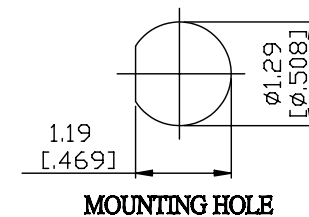

NO.	COMPONENTS	IMPEDANCE
1	BNC REVERSE POLARITY FEMALE FOR BULKHEAD	50 OHM
2	.085" TIN PLATED SEMI-RIGID CABLE (TIN PLATED RG405)	50 OHM
3	TNC MALE RIGHT ANGLE	50 OHM

JYE BAO P/N	L CM (INCH)
B95T39-85T-15	15 (5.906)
B95T39-85T-30	30 (11.811)
B95T39-85T-50	50 (19.685)
B95T39-85T-100	100 (39.370)
B95T39-85T-150	150 (59.055)
B95T39-85T-200	200 (78.740)
B95T39-85T-XXX	CUSTOM LENGTH IN CM

LENGTH TOLERANCE IS ±1.5% OR ±10MM, WHICHEVER IS GREATER.	JYE BAO CO., LTD. TAIPEI TAIWAN
	DESCRIPTION CABLE ASSEMBLY BNC R/P JACK FOR BULKHEAD TO TNC PLUG R/A
	JYE BAO DRAWING NO. B95T39-85T-XXX