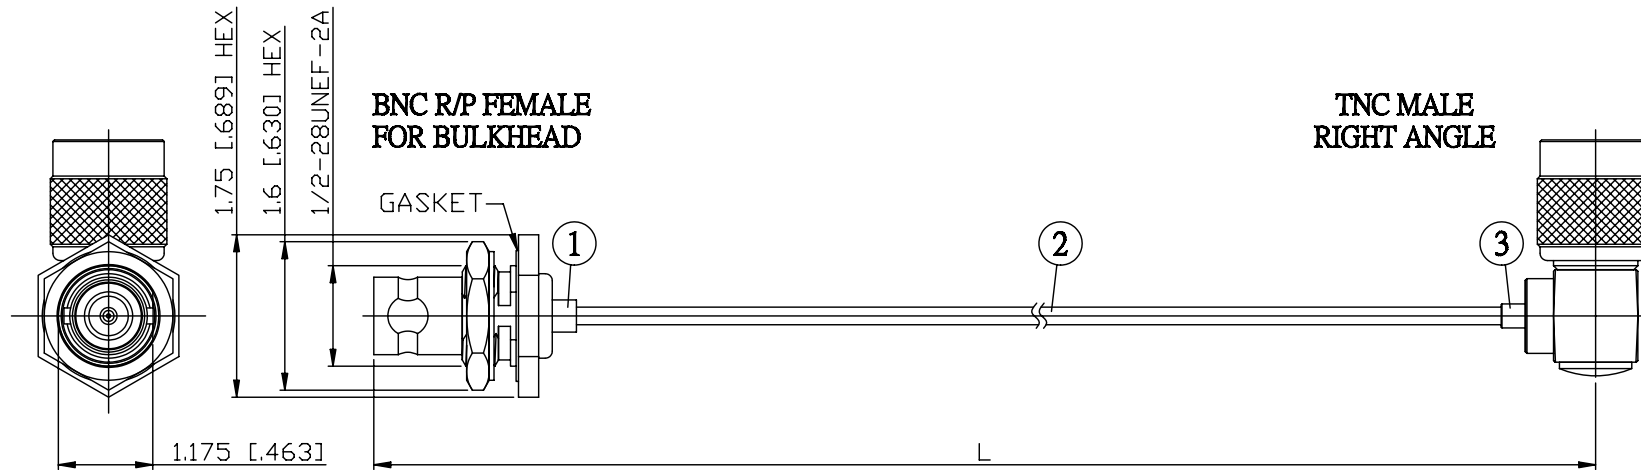

NO.	COMPONENTS	IMPEDANCE
1	BNC REVERSE POLARITY FEMALE FOR BULKHEAD	50 OHM
2	.085" TIN PLATED SEMI-RIGID CABLE (TIN PLATED RG405)	50 OHM
3	TNC MALE RIGHT ANGLE	50 OHM

JYE BAO P/N	L CM (INCH)
B95T39-85T-15	15 (5.906)
B95T39-85T-30	30 (11.811)
B95T39-85T-50	50 (19.685)
B95T39-85T-100	100 (39.370)
B95T39-85T-150	150 (59.055)
B95T39-85T-200	200 (78.740)
B95T39-85T-XXX	CUSTOM LENGTH IN CM

LENGTH TOLERANCE IS ±1.5% OR ±10MM, WHICHEVER IS GREATER.	JYE BAO CO., LTD. TAIPEI TAIWAN
	DESCRIPTION CABLE ASSEMBLY BNC R/P JACK FOR BULKHEAD TO TNC PLUG R/A
	JYE BAO DRAWING NO. B95T39-85T-XXX