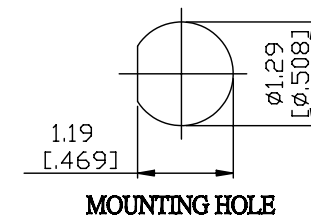

NO.	COMPONENTS	IMPEDANCE
1	BNC REVERSE POLARITY FEMALE FOR BULKHEAD	50 OHM
2	.085" HANDBENDABLE CABLE (= JYEBAO P/N .085SRF-W-P-50)	50 OHM
3	TNC MALE RIGHT ANGLE	50 OHM

JYE BAO P/N	L CM (INCH)
B95T39-85S-15	15 (5.906)
B95T39-85S-30	30 (11.811)
B95T39-85S-50	50 (19.685)
B95T39-85S-100	100 (39.370)
B95T39-85S-150	150 (59.055)
B95T39-85S-200	200 (78.740)
B95T39-85S-XXX	CUSTOM LENGTH IN CM

LENGTH TOLERANCE IS ±1.5% OR ±10MM, WHICHEVER IS GREATER.	JYE BAO CO., LTD. TAIPEI TAIWAN
	DESCRIPTION CABLE ASSEMBLY BNC R/P JACK FOR BULKHEAD TO TNC PLUG R/A
	JYE BAO DRAWING NO. B95T39-85S-XXX