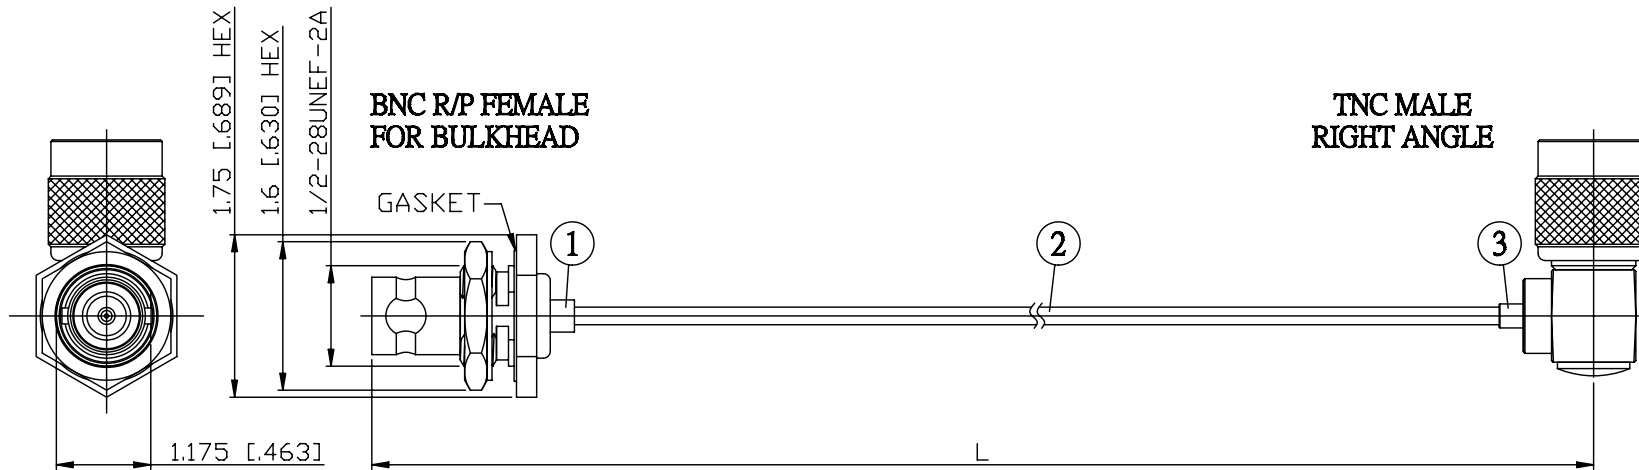

NO.	COMPONENTS	IMPEDANCE
1	BNC REVERSE POLARITY FEMALE FOR BULKHEAD	50 OHM
2	.085" HANDBENDABLE CABLE (= JYEBAO P/N .085SRF-W-P-50)	50 OHM
3	TNC MALE RIGHT ANGLE	50 OHM

JYE BAO P/N	L CM (INCH)
B95T39-85S-15	15 (5.906)
B95T39-85S-30	30 (11.811)
B95T39-85S-50	50 (19.685)
B95T39-85S-100	100 (39.370)
B95T39-85S-150	150 (59.055)
B95T39-85S-200	200 (78.740)
B95T39-85S-XXX	CUSTOM LENGTH IN CM

LENGTH TOLERANCE IS ±1.5% OR ±10MM, WHICHEVER IS GREATER.	JYE BAO CO., LTD. TAIPEI TAIWAN
	DESCRIPTION CABLE ASSEMBLY BNC R/P JACK FOR BULKHEAD TO TNC PLUG R/A
	JYE BAO DRAWING NO. B95T39-85S-XXX