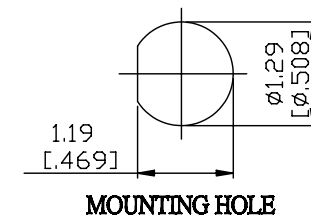

NO.	COMPONENTS	IMPEDANCE
1	BNC REVERSE POLARITY FEMALE FOR BULKHEAD	50 OHM
2	RG58	50 OHM
3	HEAT SHRINKING TUBE	
4	TNC MALE RIGHT ANGLE	50 OHM

JYE BAO P/N	L CM (INCH)
B95T39-58-15	15 (5.906)
B95T39-58-30	30 (11.811)
B95T39-58-50	50 (19.685)
B95T39-58-100	100 (39.370)
B95T39-58-150	150 (59.055)
B95T39-58-200	200 (78.740)
B95T39-58-XXX	CUSTOM LENGTH IN CM

<p>LENGTH TOLERANCE IS <math>\pm 1.5\%</math> OR <math>\pm 10\text{MM}</math>, WHICHEVER IS GREATER.</p>	<p><b>JYE BAO CO., LTD.</b></p> <p>TAIPEI TAIWAN</p>
	<p>DESCRIPTION CABLE ASSEMBLY BNC R/P JACK FOR BULKHEAD TO TNC PLUG R/A</p>
	<p>JYE BAO DRAWING NO. B95T39-58-XXX</p>