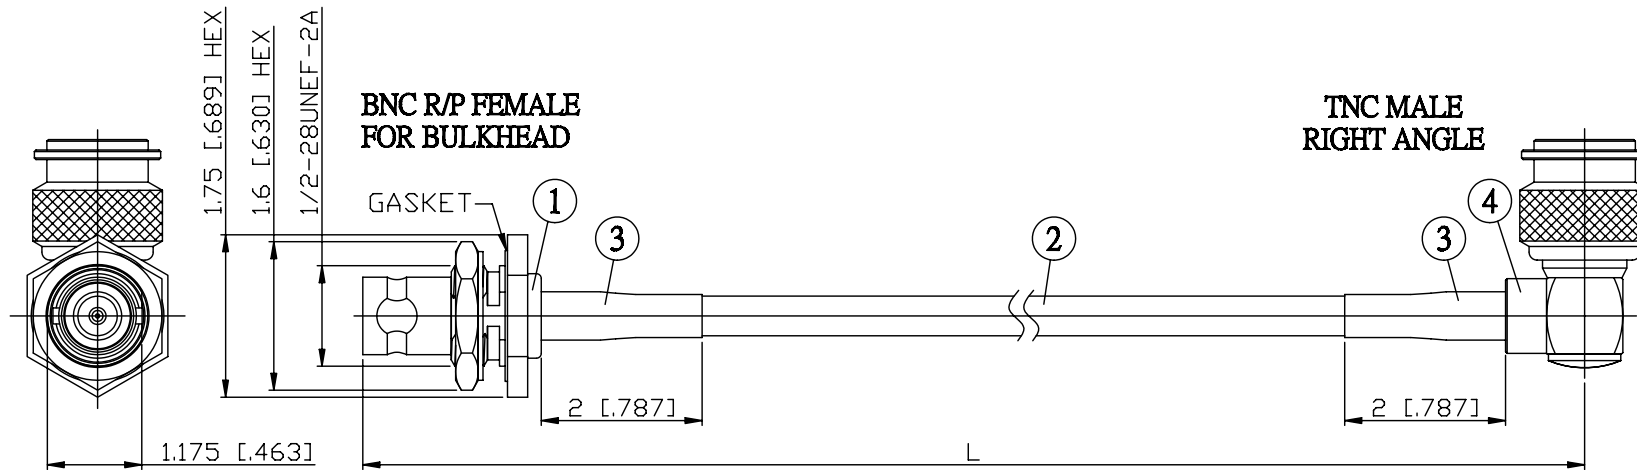

NO.	COMPONENTS	IMPEDANCE
1	BNC REVERSE POLARITY FEMALE FOR BULKHEAD	50 OHM
2	RG58	50 OHM
3	HEAT SHRINKING TUBE	
4	TNC MALE RIGHT ANGLE	50 OHM

JYE BAO P/N	L CM (INCH)
B95T39-58-15	15 (5.906)
B95T39-58-30	30 (11.811)
B95T39-58-50	50 (19.685)
B95T39-58-100	100 (39.370)
B95T39-58-150	150 (59.055)
B95T39-58-200	200 (78.740)
B95T39-58-XXX	CUSTOM LENGTH IN CM

<p>LENGTH TOLERANCE IS <math>\pm 1.5\%</math> OR <math>\pm 10\text{MM}</math>, WHICHEVER IS GREATER.</p>	<p><b>JYE BAO CO., LTD.</b></p> <p>TAIPEI TAIWAN</p>
	<p>DESCRIPTION CABLE ASSEMBLY BNC R/P JACK FOR BULKHEAD TO TNC PLUG R/A</p>
	<p>JYE BAO DRAWING NO. B95T39-58-XXX</p>