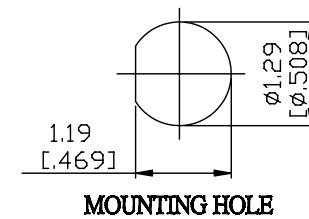

NO.	COMPONENTS	IMPEDANCE
1	BNC REVERSE POLARITY FEMALE FOR BULKHEAD	50 OHM
2	RG316	50 OHM
3	HEAT SHRINKING TUBE	
4	TNC MALE RIGHT ANGLE	50 OHM

JYE BAO P/N	L CM (INCH)
B95T39-316-15	15 (5.906)
B95T39-316-30	30 (11.811)
B95T39-316-50	50 (19.685)
B95T39-316-100	100 (39.370)
B95T39-316-150	150 (59.055)
B95T39-316-200	200 (78.740)
B95T39-316-XXX	CUSTOM LENGTH IN CM

MOUNTING HOLE

LENGTH TOLERANCE IS $\pm 1.5\%$ OR $\pm 10\text{MM}$ , WHICHEVER IS GREATER.	<b>JYE BAO CO., LTD.</b> TAIPEI TAIWAN
	DESCRIPTION CABLE ASSEMBLY BNC R/P JACK FOR BULKHEAD TO TNC PLUG R/A
	JYE BAO DRAWING NO. B95T39-316-XXX