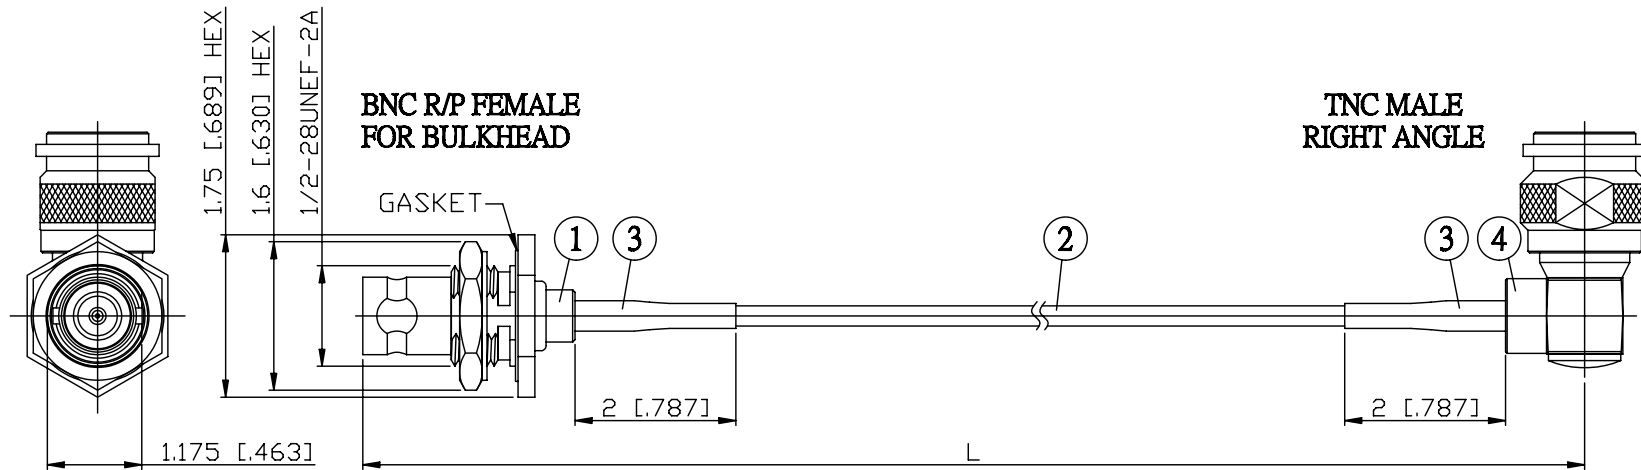

NO.	COMPONENTS	IMPEDANCE
1	BNC REVERSE POLARITY FEMALE FOR BULKHEAD	50 OHM
2	RG316	50 OHM
3	HEAT SHRINKING TUBE	
4	TNC MALE RIGHT ANGLE	50 OHM

JYE BAO P/N	L CM (INCH)
B95T39-316-15	15 (5.906)
B95T39-316-30	30 (11.811)
B95T39-316-50	50 (19.685)
B95T39-316-100	100 (39.370)
B95T39-316-150	150 (59.055)
B95T39-316-200	200 (78.740)
B95T39-316-XXX	CUSTOM LENGTH IN CM

MOUNTING HOLE

LENGTH TOLERANCE IS $\pm 1.5\%$ OR $\pm 10\text{MM}$ , WHICHEVER IS GREATER.	<b>JYE BAO CO., LTD.</b> TAIPEI TAIWAN
	DESCRIPTION CABLE ASSEMBLY BNC R/P JACK FOR BULKHEAD TO TNC PLUG R/A
	JYE BAO DRAWING NO. B95T39-316-XXX