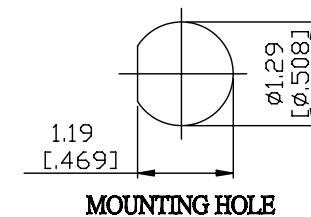

NO.	COMPONENTS	IMPEDANCE
1	BNC REVERSE POLARITY FEMALE FOR BULKHEAD	50 OHM
2	RG223	50 OHM
3	HEAT SHRINKING TUBE	
4	TNC MALE RIGHT ANGLE	50 OHM

JYE BAO P/N	L CM (INCH)
B95T39-223-15	15 (5.906)
B95T39-223-30	30 (11.811)
B95T39-223-50	50 (19.685)
B95T39-223-100	100 (39.370)
B95T39-223-150	150 (59.055)
B95T39-223-200	200 (78.740)
B95T39-223-XXX	CUSTOM LENGTH IN CM

LENGTH TOLERANCE IS ±1.5% OR ±10MM, WHICHEVER IS GREATER.	JYE BAO CO., LTD. TAIPEI TAIWAN
	DESCRIPTION CABLE ASSEMBLY BNC R/P JACK FOR BULKHEAD TO TNC PLUG R/A
	JYE BAO DRAWING NO. B95T39-223-XXX