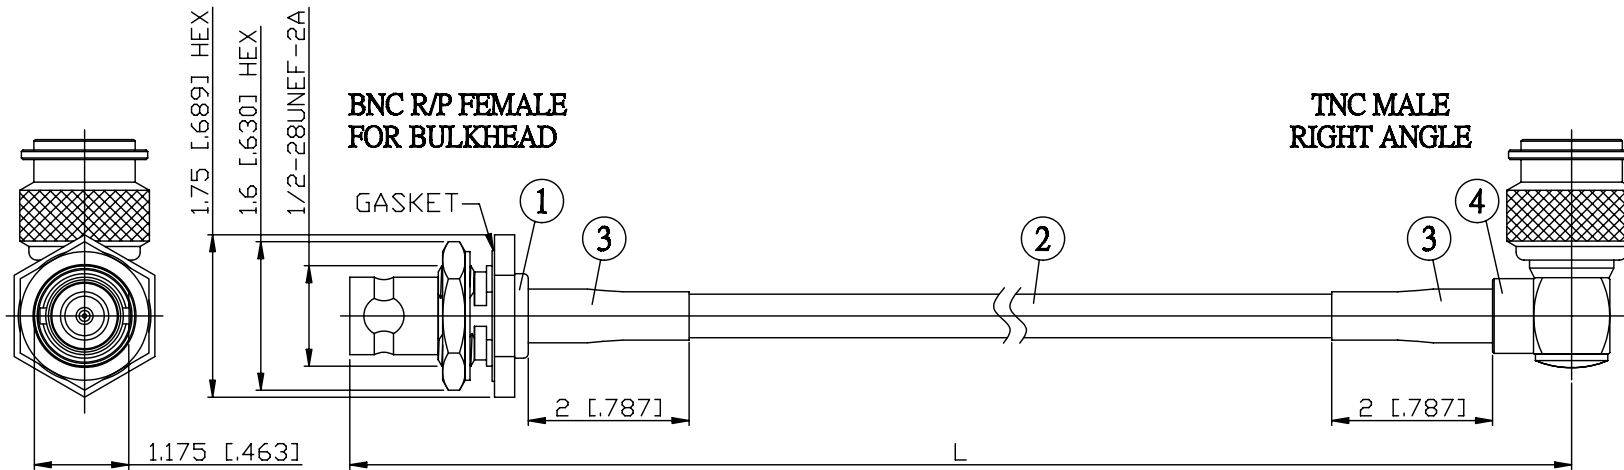

NO.	COMPONENTS	IMPEDANCE
1	BNC REVERSE POLARITY FEMALE FOR BULKHEAD	50 OHM
2	RG223	50 OHM
3	HEAT SHRINKING TUBE	
4	TNC MALE RIGHT ANGLE	50 OHM

JYE BAO P/N	L CM (INCH)
B95T39-223-15	15 (5.906)
B95T39-223-30	30 (11.811)
B95T39-223-50	50 (19.685)
B95T39-223-100	100 (39.370)
B95T39-223-150	150 (59.055)
B95T39-223-200	200 (78.740)
B95T39-223-XXX	CUSTOM LENGTH IN CM

LENGTH TOLERANCE IS ±1.5% OR ±10MM, WHICHEVER IS GREATER.	JYE BAO CO., LTD. TAIPEI TAIWAN
	DESCRIPTION CABLE ASSEMBLY BNC R/P JACK FOR BULKHEAD TO TNC PLUG R/A
	JYE BAO DRAWING NO. B95T39-223-XXX